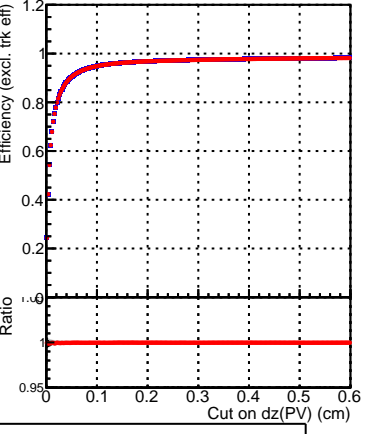

Efficiency vs. dz (PV)

Efficiency (tracking eff factorized out) vs. dz (PV)

Legend for Efficiency vs. dz (PV) and Efficiency (tracking eff factorized out) vs. dz (PV):

- SoftQCD_default (black line with square markers)
- SoftQCD_ckfPixelLessStep (red line with square markers)