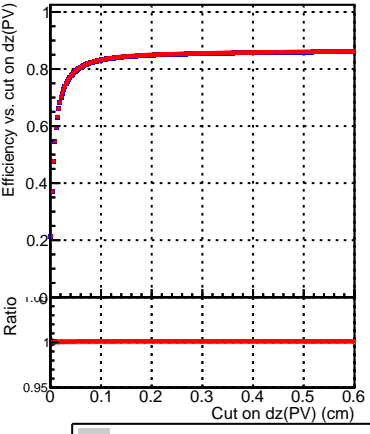

Efficiency vs. dz (PV)

Efficiency (tracking eff factorized out) vs. dz (PV)

Legend for Efficiency vs. dz (PV) and Efficiency (tracking eff factorized out) vs. dz (PV):

- SoftQCD_default (black line with square markers)
- SoftQCD_ckfPixelLessStep (red line with square markers)

Fake rate