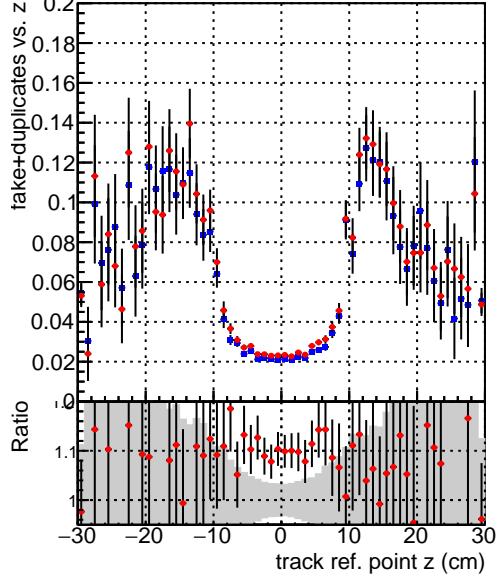

Efficiency vs vertpos**fake+duplicates vs vert r**
Efficiency vs vert z
 — SoftQCD_default (blue diamonds)
 — SoftQCD_ckfPixelLessStep (red diamonds)
**Efficiency vs. sim PV z****fake+duplicates vs Sim. PV z**