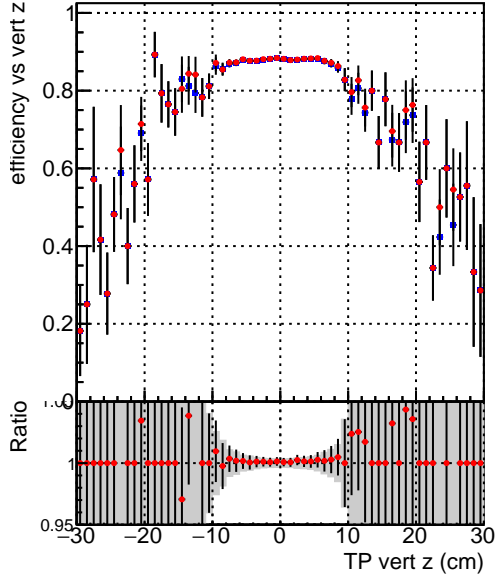

Efficiency vs vertpos**fake+duplicates vs vert r**
Efficiency vs vert z
 — SoftQCD_default (blue diamonds)
 — SoftQCD_ckfPixelLessStep (red diamonds)
**Efficiency vs. sim PV z****fake+duplicates vs Sim. PV z**