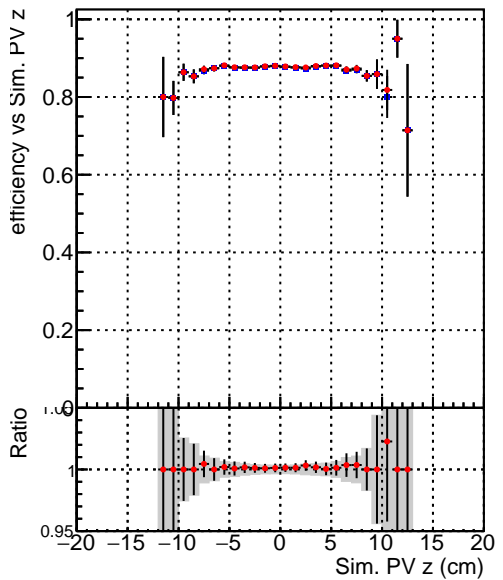

Efficiency vs vertpos**fake+duplicates vs vert r**
Efficiency vs vert z
 — SoftQCD_default (blue diamonds)
 — SoftQCD_ckfPixelLessStep (red diamonds)
**Efficiency vs. sim PV z****fake+duplicates vs Sim. PV z**