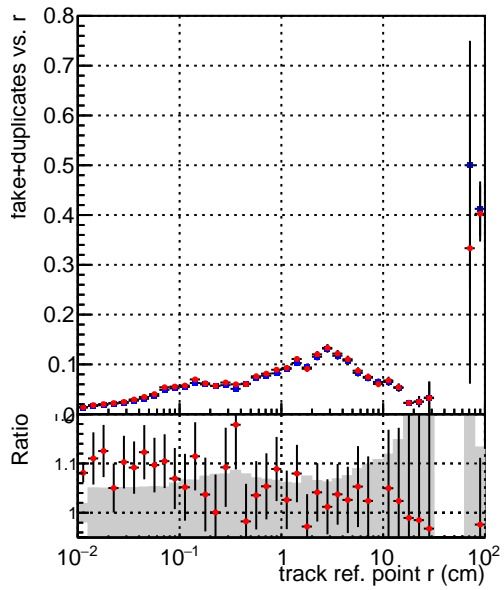

Efficiency vs vertpos**fake+duplicates vs vert r**
Efficiency vs vert z
 — SoftQCD_default (blue diamonds)
 — SoftQCD_ckfPixelLessStep (red diamonds)
**Efficiency vs. sim PV z****fake+duplicates vs Sim. PV z**