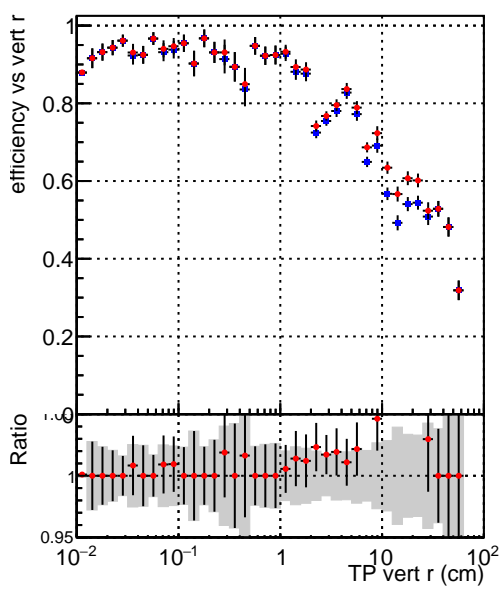

Efficiency vs vertpos**fake+duplicates vs vert r**
Efficiency vs vert z
 — SoftQCD_default (blue diamonds)
 — SoftQCD_ckfPixelLessStep (red diamonds)
**Efficiency vs. sim PV z****fake+duplicates vs Sim. PV z**