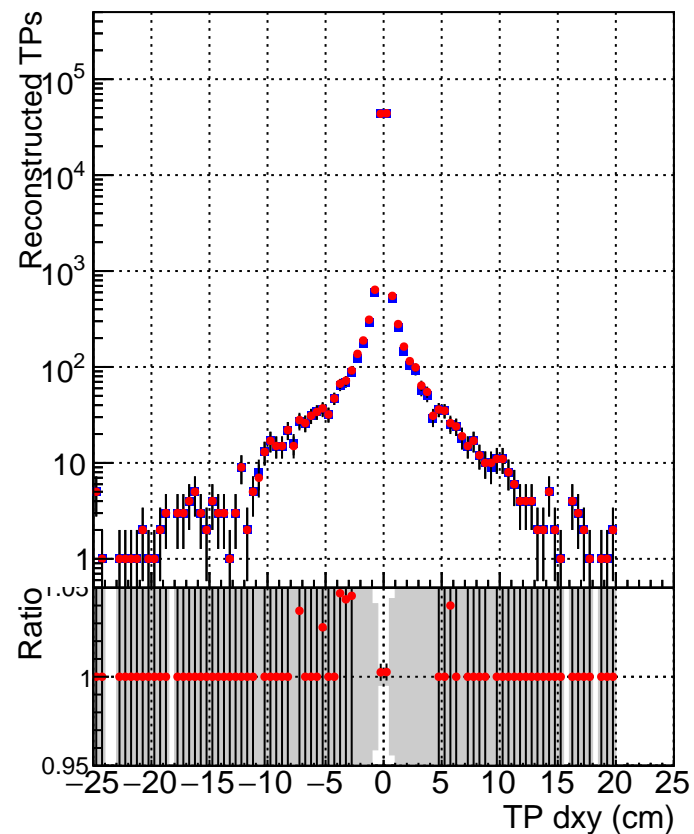

N of simulated tracks vs dxy**N of associated tracks (simToReco) vs dxy****N of simulated track**

- SoftQCD_default
- SoftQCD_ckfPixelLessStep