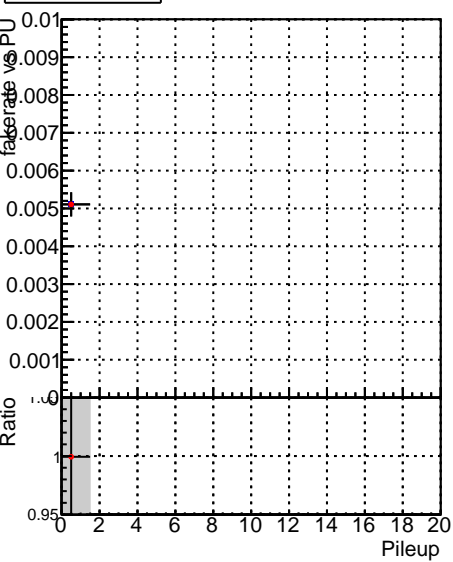

Fake rate vs dr**Duplicates Rate vs dr****Pileup rate vs dr**
Fake rate vs ΔR(track, jet)
 —■— SoftQCD_default
 —●— SoftQCD_ckfPixelLessStep
**Fake rate vs pu****Duplicates Rate vs pu****Pileup rate vs pu**