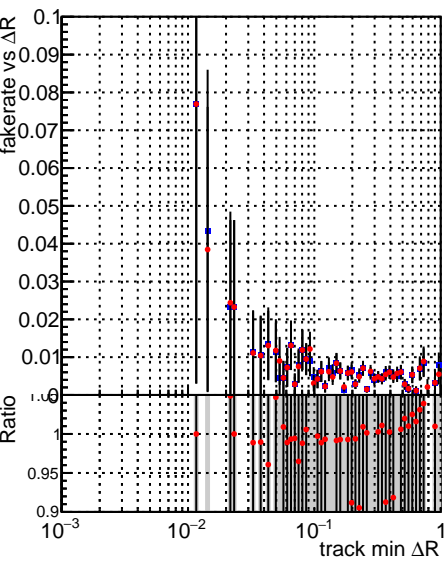

Fake rate vs dr**Duplicates Rate vs dr****Pileup rate vs dr**
Fake rate vs ΔR(track, jet)
 —■— SoftQCD_default
 —●— SoftQCD_ckfPixelLessStep
**Fake rate vs pu****Duplicates Rate vs pu****Pileup rate vs pu**