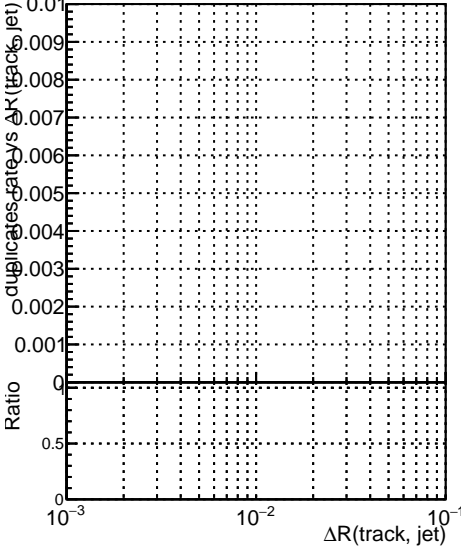

Fake rate vs dr**Duplicates Rate vs dr****Pileup rate vs dr**
Fake rate vs ΔR(track, jet)
 —■— SoftQCD_default
 —●— SoftQCD_ckfPixelLessStep
**Fake rate vs pu****Duplicates Rate vs pu****Pileup rate vs pu**