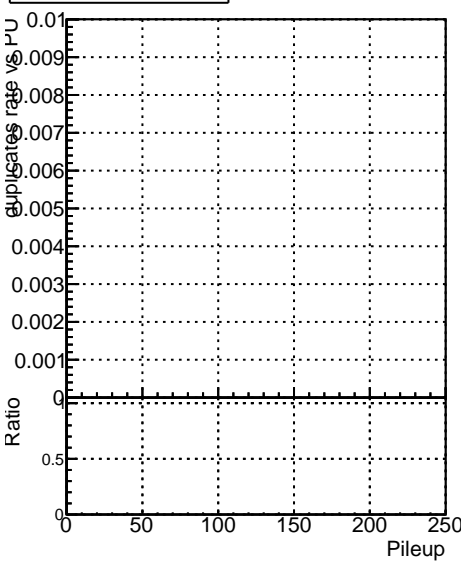

Fake rate vs dr**Duplicates Rate vs dr****Pileup rate vs dr**
Fake rate vs ΔR(track, jet)
 —■— SoftQCD_default
 —●— SoftQCD_ckfPixelLessStep
**Fake rate vs pu****Duplicates Rate vs pu****Pileup rate vs pu**