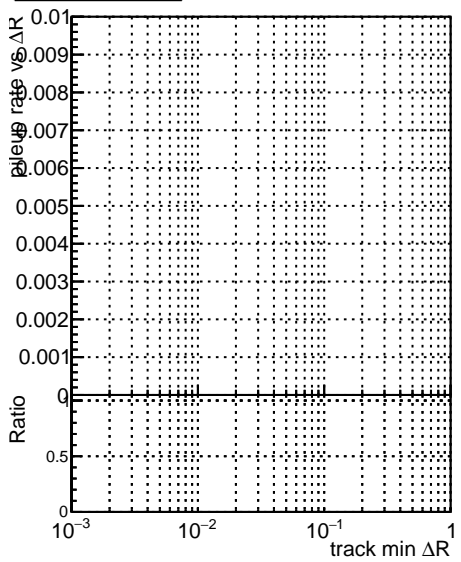

Fake rate vs dr**Duplicates Rate vs dr****Pileup rate vs dr**
Fake rate vs ΔR(track, jet)
 —■— SoftQCD_default
 —●— SoftQCD_ckfPixelLessStep
**Fake rate vs pu****Duplicates Rate vs pu****Pileup rate vs pu**