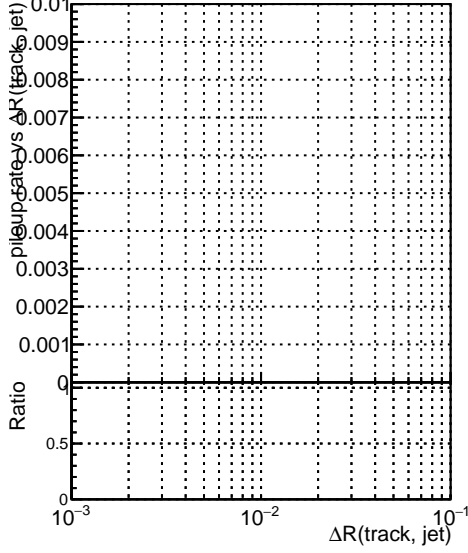

Fake rate vs dr**Duplicates Rate vs dr****Pileup rate vs dr**
Fake rate vs ΔR(track, jet)
 —■— SoftQCD_default
 —●— SoftQCD_ckfPixelLessStep
**Fake rate vs pu****Duplicates Rate vs pu****Pileup rate vs pu**