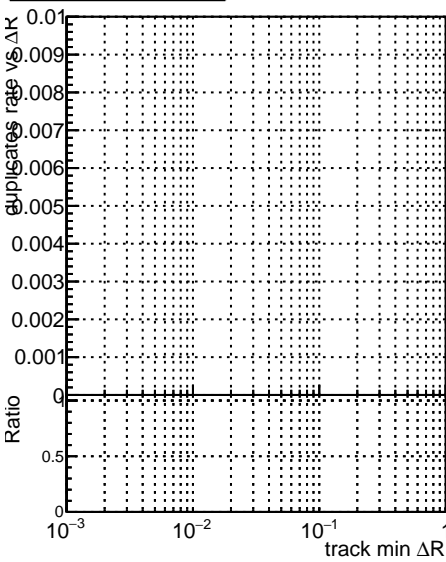

Fake rate vs dr**Duplicates Rate vs dr****Pileup rate vs dr**
Fake rate vs ΔR(track, jet)
 —■— SoftQCD_default
 —●— SoftQCD_ckfPixelLessStep
**Fake rate vs pu****Duplicates Rate vs pu****Pileup rate vs pu**