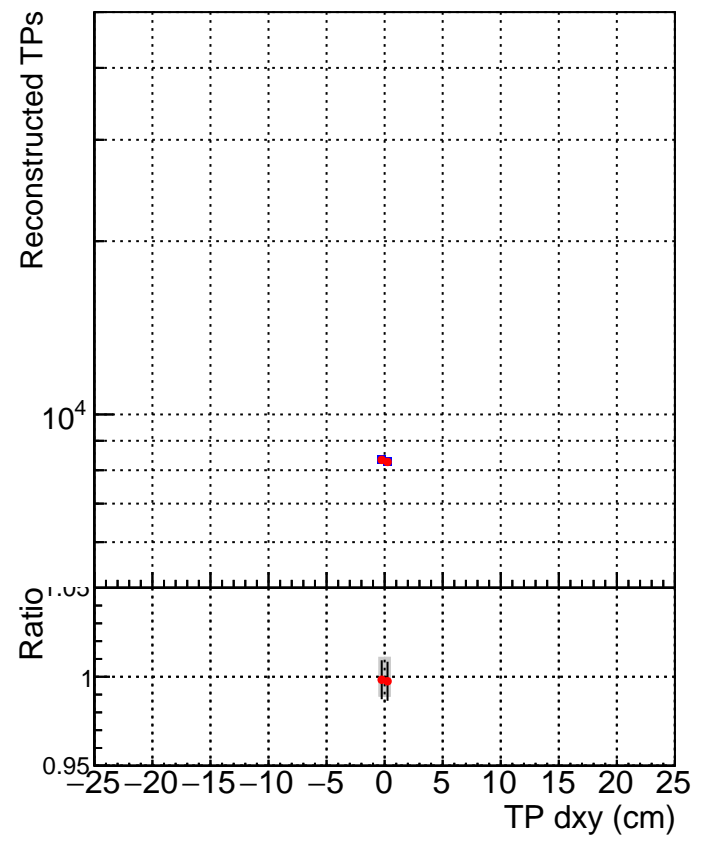

N of simulated tracks vs dxy

N of associated tracks (simToReco) vs dxy

N of simulated track

- SoftQCD_default
- SoftQCD_ckfPixelLessStep