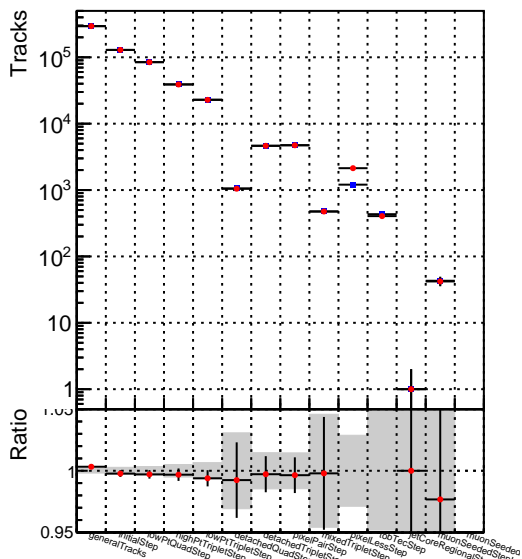

Number of tracks vs collection

Number of true tracks vs collection

■ SoftQCD\_default  
● SoftQCD\_ckfPixelLessStep

Number

Number of pileup tracks vs collection