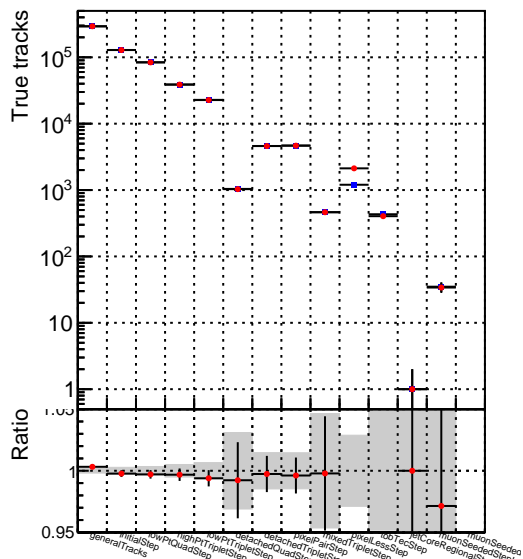

Number of tracks vs collection

Number of true tracks vs collection

■ SoftQCD\_default  
● SoftQCD\_ckfPixelLessStep

Number

Number of pileup tracks vs collection