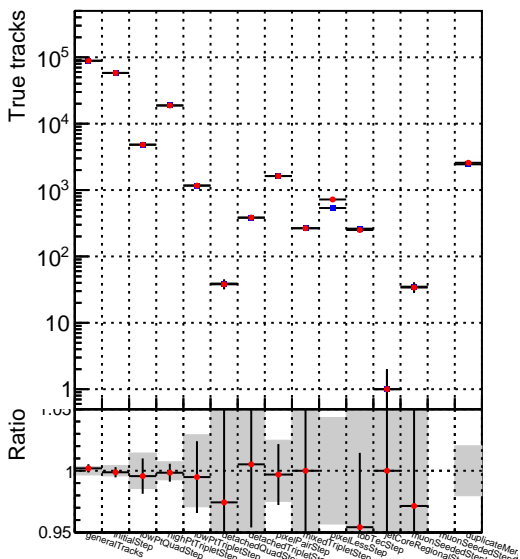

Number of tracks vs collection

Number of true tracks vs collection

■ SoftQCD_default
● SoftQCD_ckfPixelLessStep

Number

Number of pileup tracks vs collection