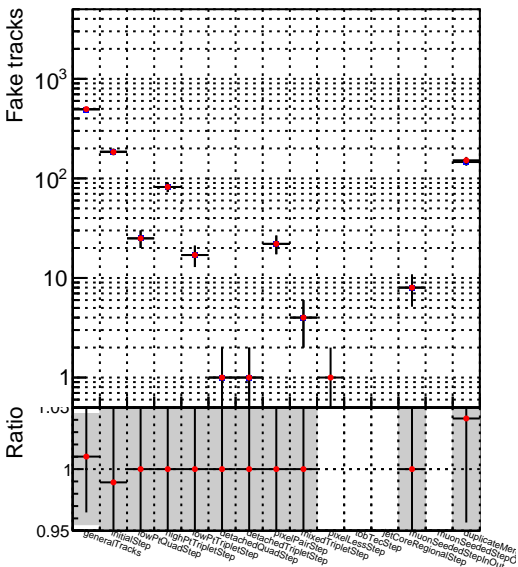

Number of tracks vs collection

Number of true tracks vs collection

■ SoftQCD_default
● SoftQCD_ckfPixelLessStep

Number

Number of pileup tracks vs collection