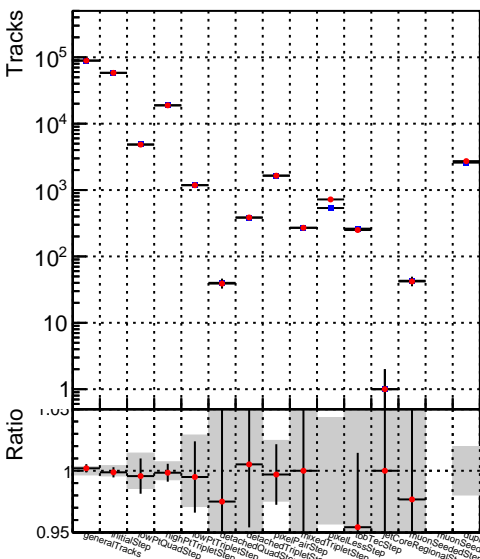

Number of tracks vs collection

Number of true tracks vs collection

■ SoftQCD_default
● SoftQCD_ckfPixelLessStep

Number

Number of pileup tracks vs collection