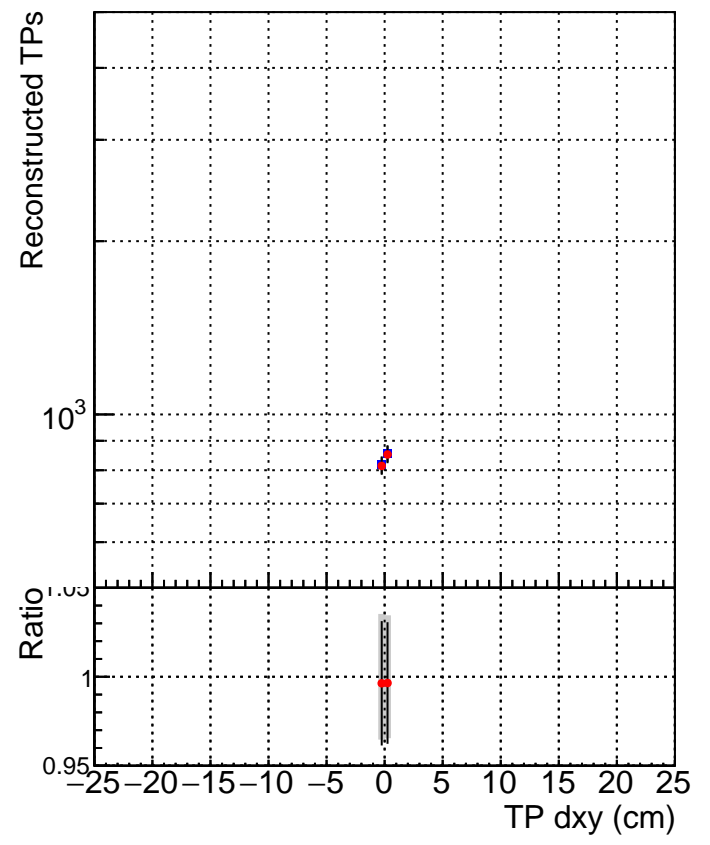

N of simulated tracks vs dxy

N of associated tracks (simToReco) vs dxy

N of simulated track

- SoftQCD_default
- SoftQCD_ckfPixelLessStep