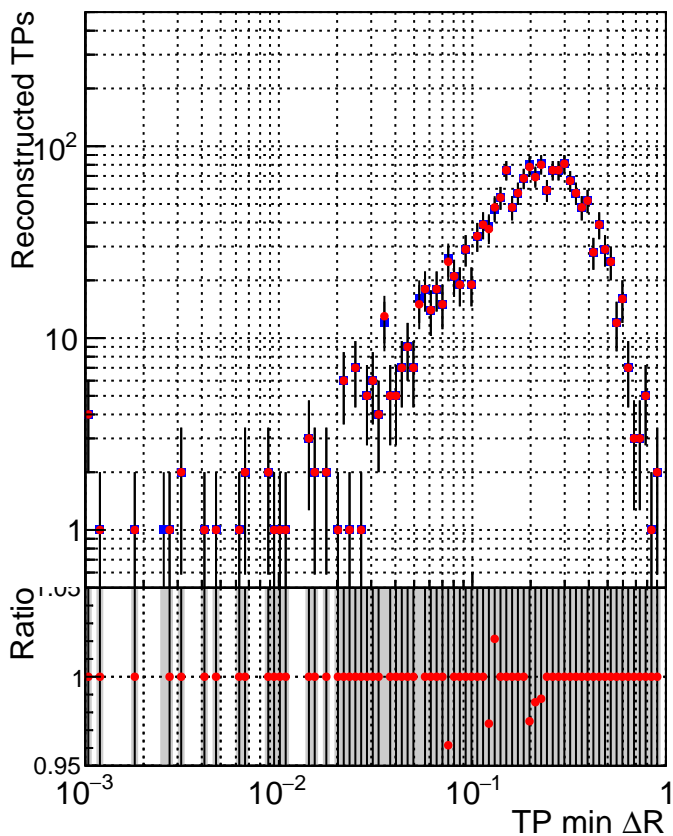

N of simulated tracks vs dR

N of associated tracks (simToReco) vs dR

N of simulated tracks

- SoftQCD_default
- SoftQCD_ckfPixelLessStep