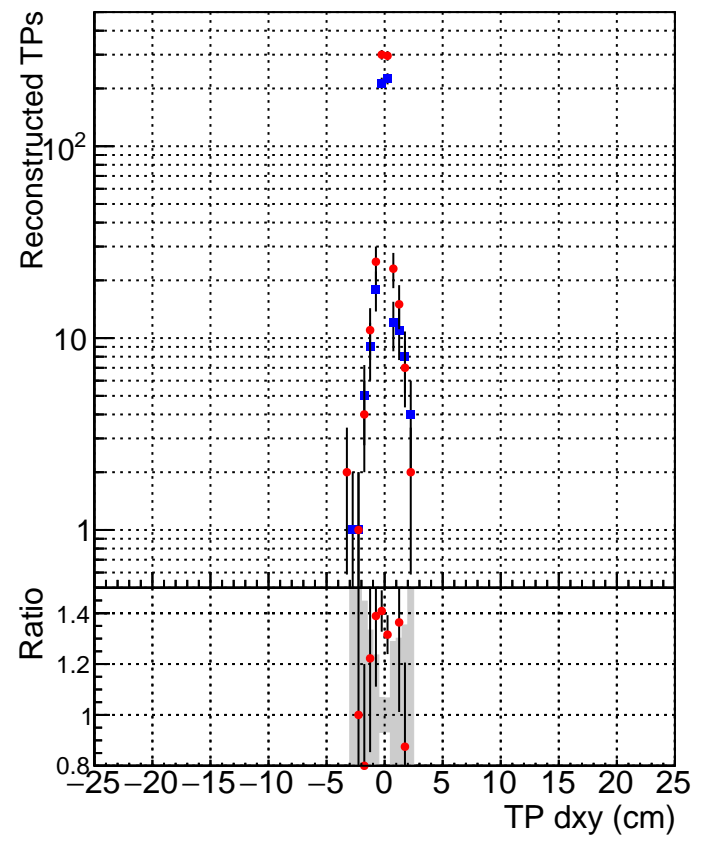

N of simulated tracks vs dxy

N of associated tracks (simToReco) vs dxy

N of simulated track

- SoftQCD_default
- SoftQCD_ckfPixelLessStep