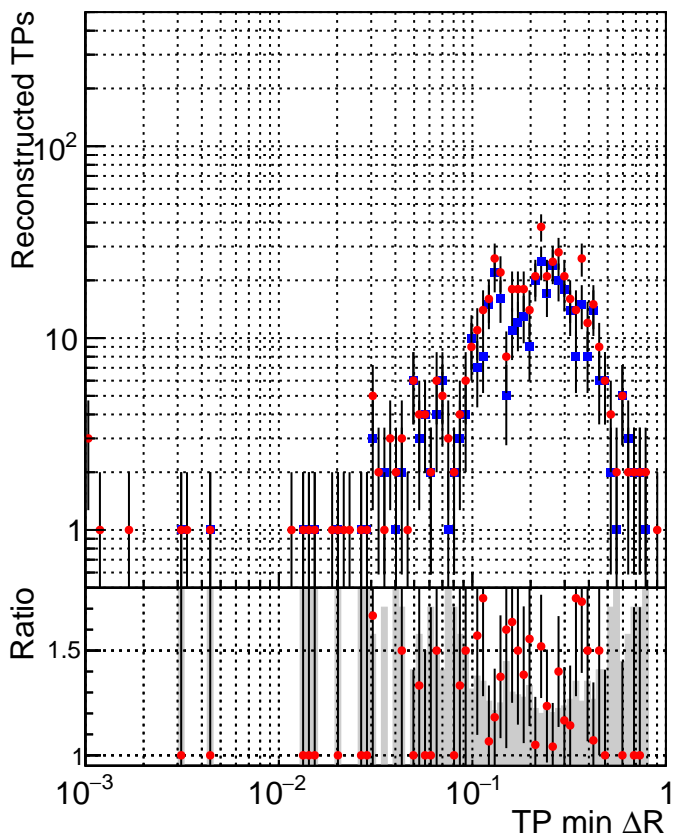

N of simulated tracks vs dR

N of associated tracks (simToReco) vs dR

N of simulated trac

- SoftQCD_default
- SoftQCD_ckfPixelLessStep