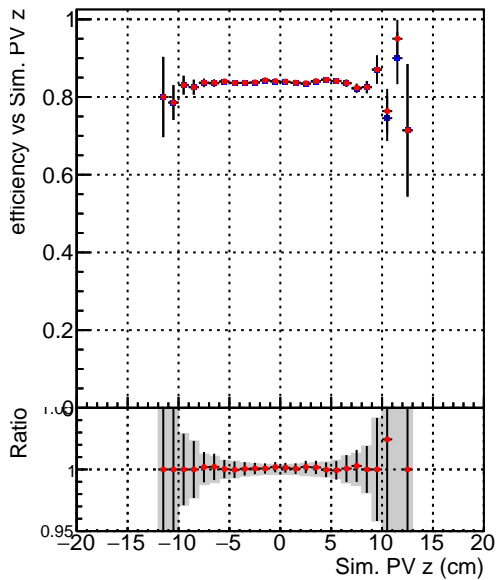

Efficiency vs vertpos**fake+duplicates vs vert r**
Efficiency vs. sim PV z
 — SoftQCD_default (blue squares)
 — SoftQCD_ckfPixelLessStep (red circles)
**Efficiency vs. sim PV z****fake+duplicates vs Sim. PV z**