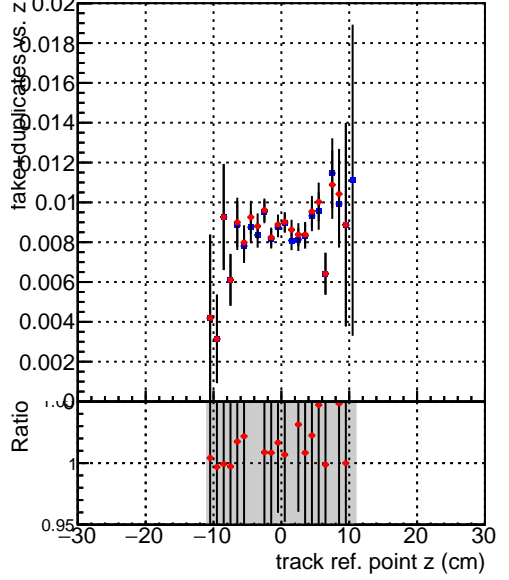

Efficiency vs vertpos**fake+duplicates vs vert r**
Efficiency vs. sim PV z
 — SoftQCD_default (blue squares)
 — SoftQCD_ckfPixelLessStep (red circles)
**Efficiency vs. sim PV z****fake+duplicates vs Sim. PV z**