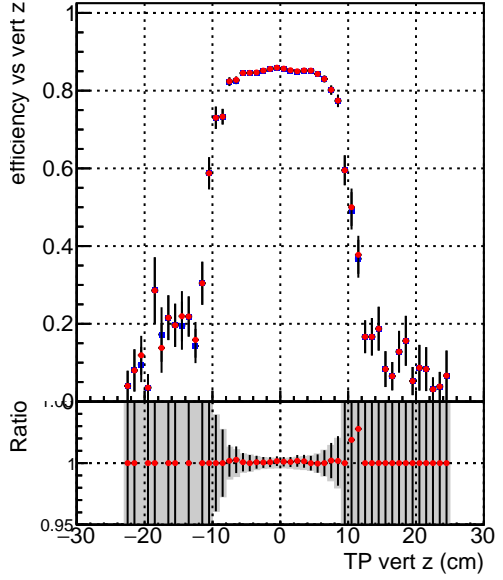

Efficiency vs vertpos**fake+duplicates vs vert r**
Efficiency vs. sim PV z
 — SoftQCD_default (blue squares)
 — SoftQCD_ckfPixelLessStep (red circles)
**Efficiency vs. sim PV z****fake+duplicates vs Sim. PV z**