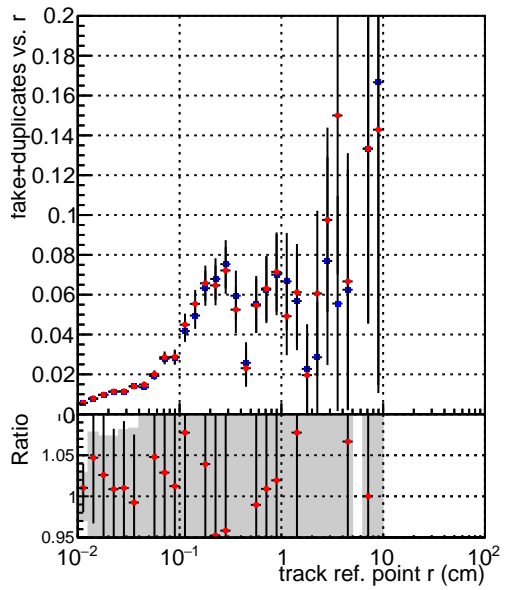

Efficiency vs vertpos**fake+duplicates vs vert r**
Efficiency vs. sim PV z
 — SoftQCD_default (blue squares)
 — SoftQCD_ckfPixelLessStep (red circles)
**Efficiency vs. sim PV z****fake+duplicates vs Sim. PV z**