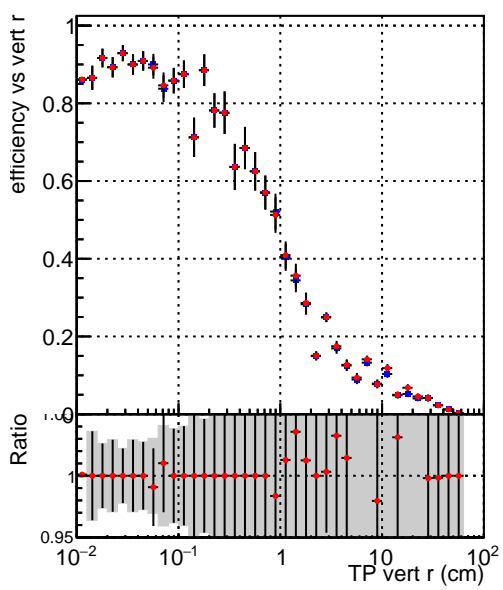

Efficiency vs vertpos**fake+duplicates vs vert r**
Efficiency vs. sim PV z
 — SoftQCD_default (blue squares)
 — SoftQCD_ckfPixelLessStep (red circles)
**Efficiency vs. sim PV z****fake+duplicates vs Sim. PV z**