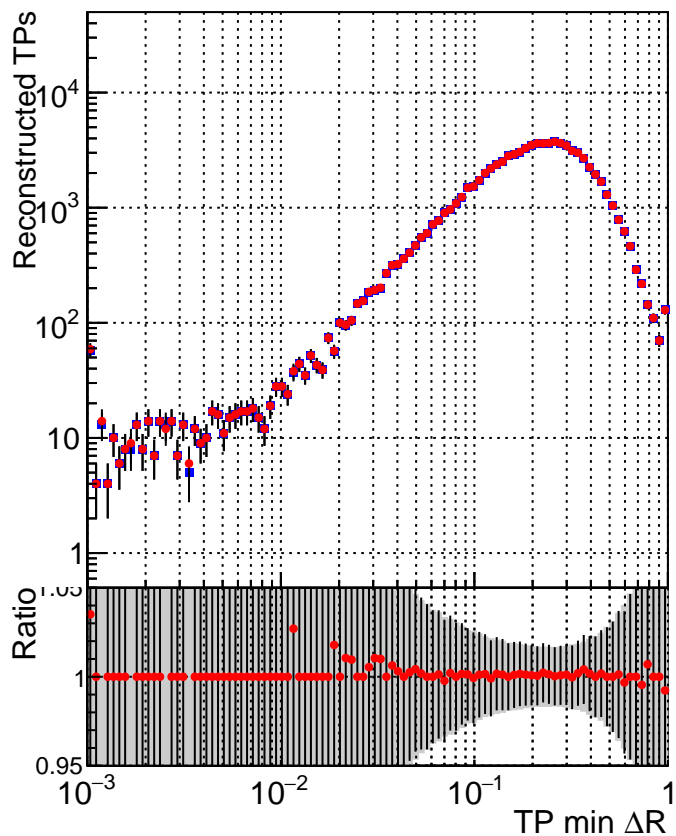

N of simulated tracks vs dR

N of associated tracks (simToReco) vs dR

N of simulated trac

- SoftQCD\_default
- SoftQCD\_ckfPixelLessStep