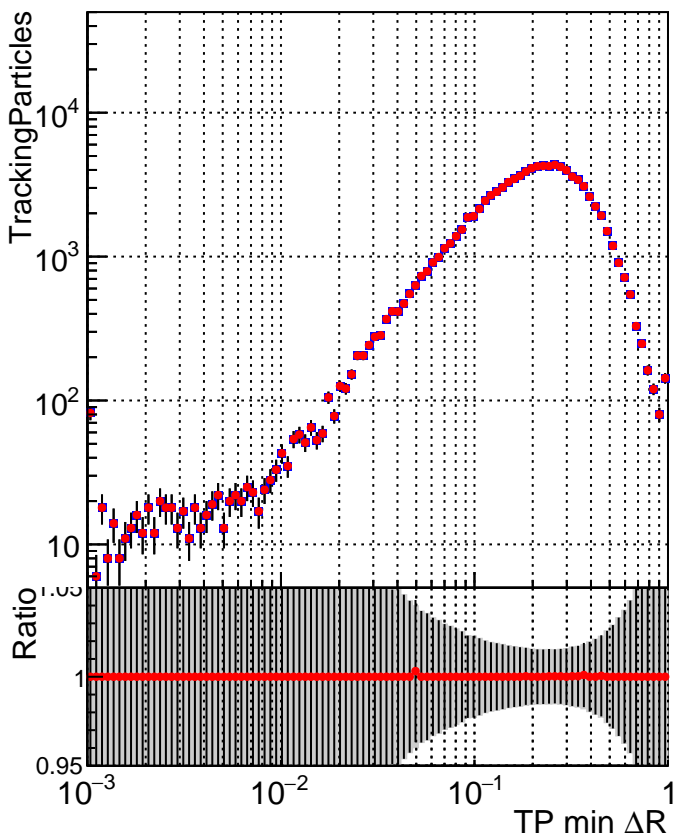

N of simulated tracks vs dR

N of associated tracks (simToReco) vs dR

N of simulated trac

- SoftQCD\_default
- SoftQCD\_ckfPixelLessStep