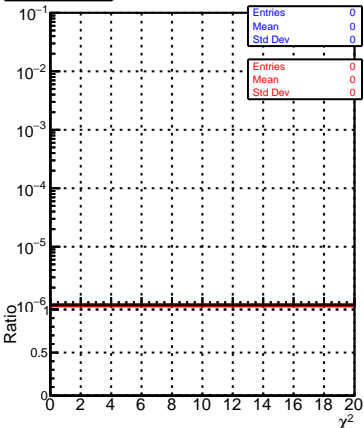

normalized χ^2 normalized χ^2 probability

— SoftQCD_default
— SoftQCD_ckfPixelLessStep