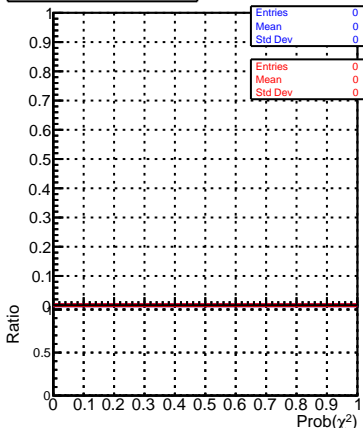

normalized χ^2 normalized χ^2 probability

— SoftQCD_default
— SoftQCD_ckfPixelLessStep