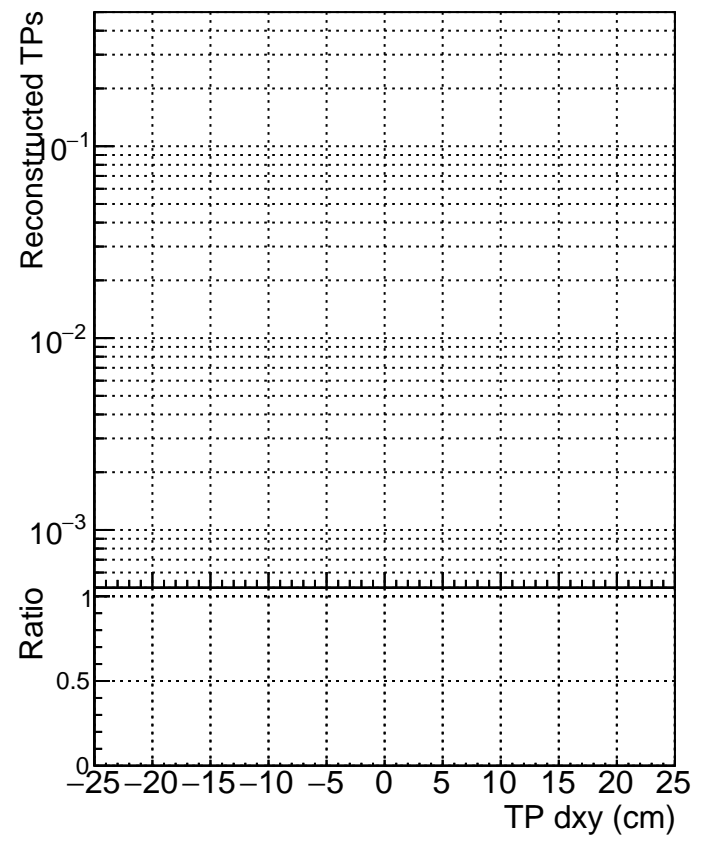

**N of simulated tracks vs dxy**

**N of associated tracks (simToReco) vs dxy**

**N of simulated track**

- SoftQCD\_default
- SoftQCD\_ckfPixelLessStep

**N of associated tracks (simToReco) vs dz**