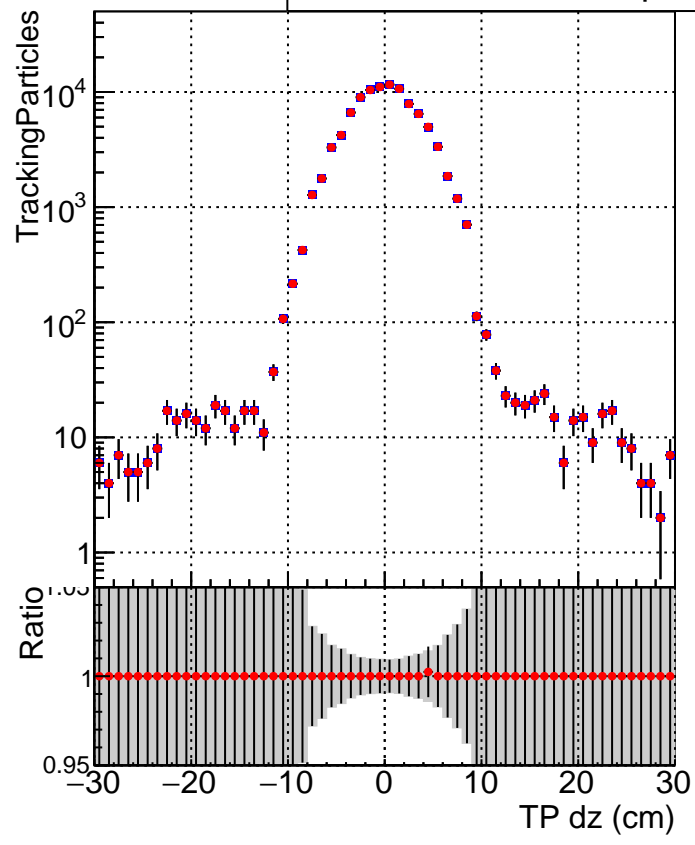

**N of simulated tracks vs dxy**

**N of associated tracks (simToReco) vs dxy**

**N of simulated track**

- SoftQCD\_default
- SoftQCD\_ckfPixelLessStep

**N of associated tracks (simToReco) vs dz**