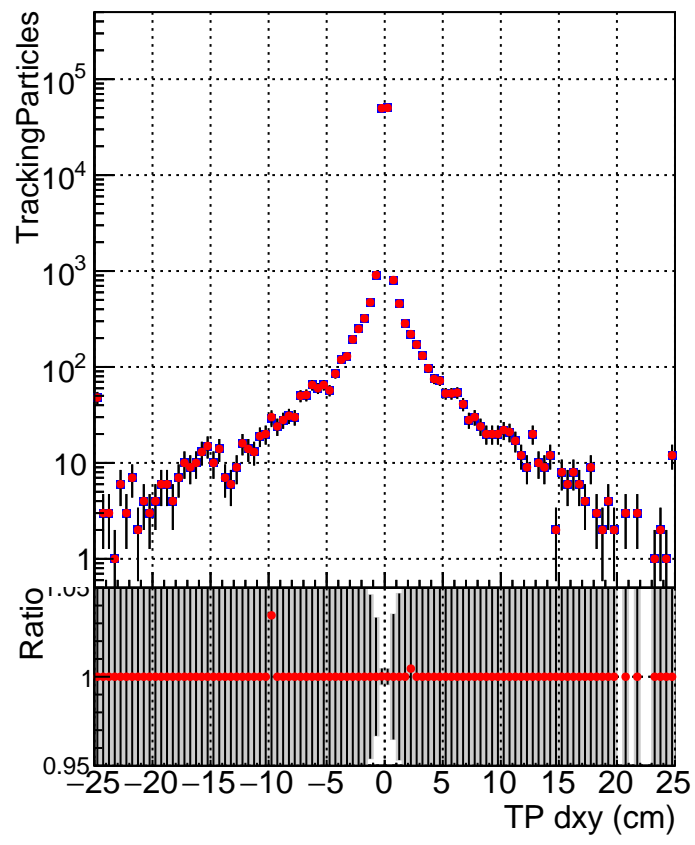

**N of simulated tracks vs dxy**

**N of associated tracks (simToReco) vs dxy**

**N of simulated track**

- SoftQCD\_default
- SoftQCD\_ckfPixelLessStep

**N of associated tracks (simToReco) vs dz**