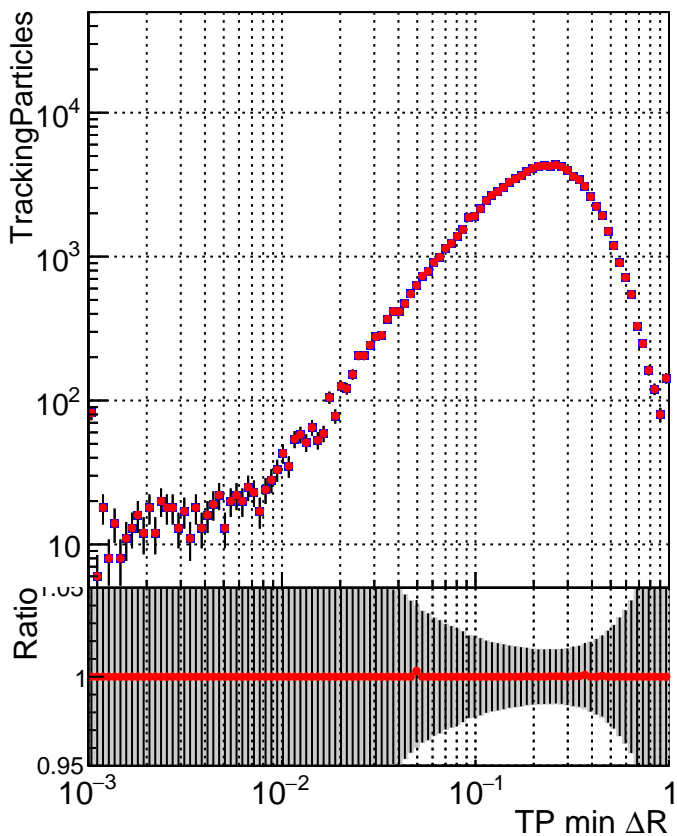

N of simulated tracks vs dR

N of associated tracks (simToReco) vs dR

N of simulated trac

■ SoftQCD_default
■ SoftQCD_ckfPixelLessStep