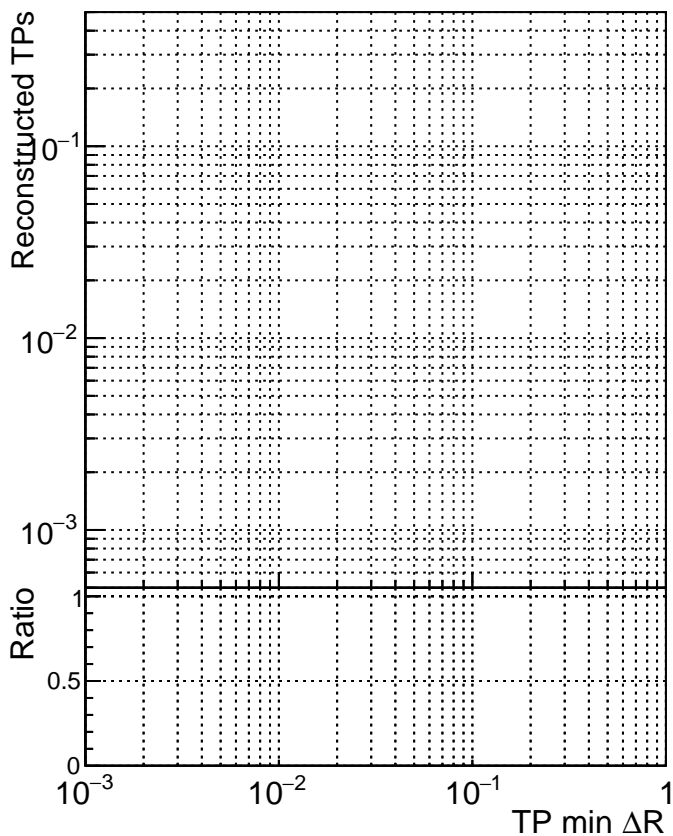

N of simulated tracks vs dR

N of associated tracks (simToReco) vs dR

N of simulated trac

■ SoftQCD_default
■ SoftQCD_ckfPixelLessStep