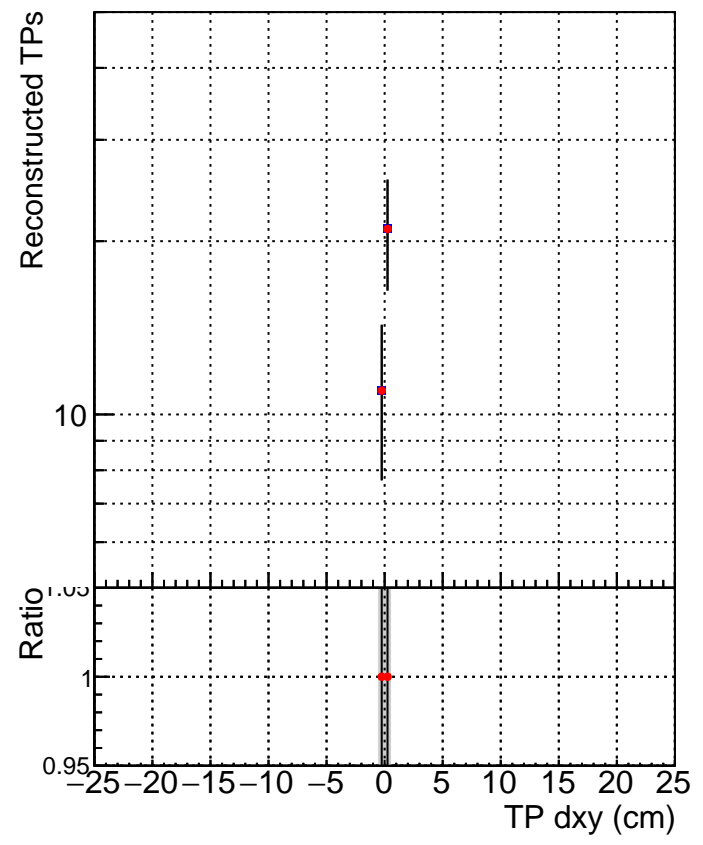

N of simulated tracks vs dxy

N of associated tracks (simToReco) vs dxy

N of simulated track

- SoftQCD_default
- SoftQCD_ckfPixelLessStep