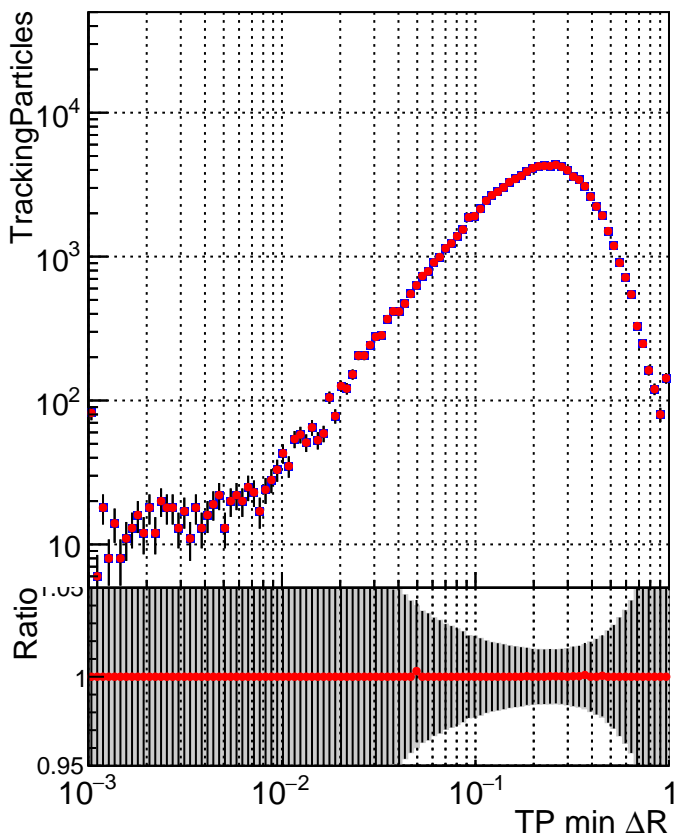

N of simulated tracks vs dR

N of associated tracks (simToReco) vs dR

N of simulated tracks

■ SoftQCD_default
● SoftQCD_ckfPixelLessStep