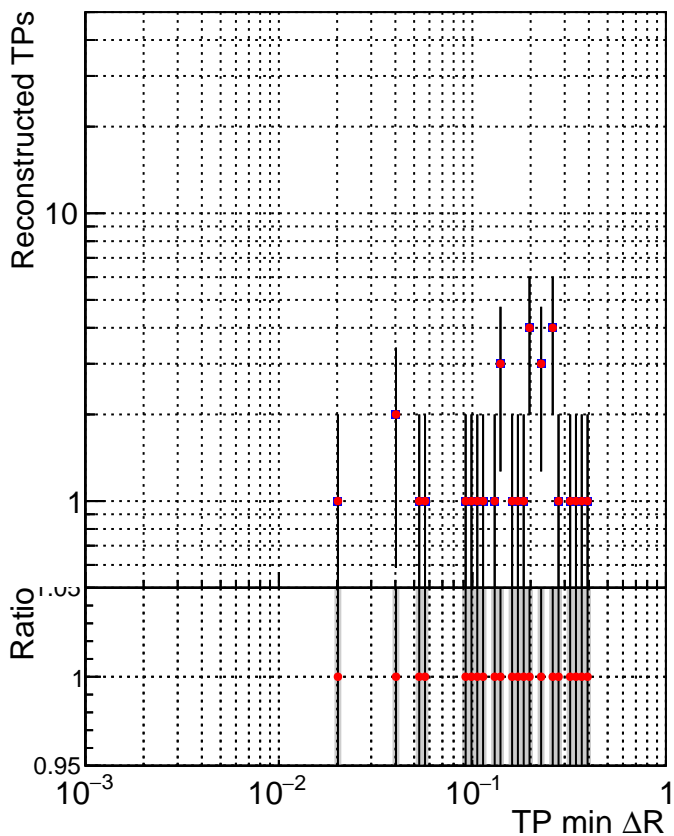

N of simulated tracks vs dR

N of associated tracks (simToReco) vs dR

N of simulated tracks

■ SoftQCD_default
● SoftQCD_ckfPixelLessStep