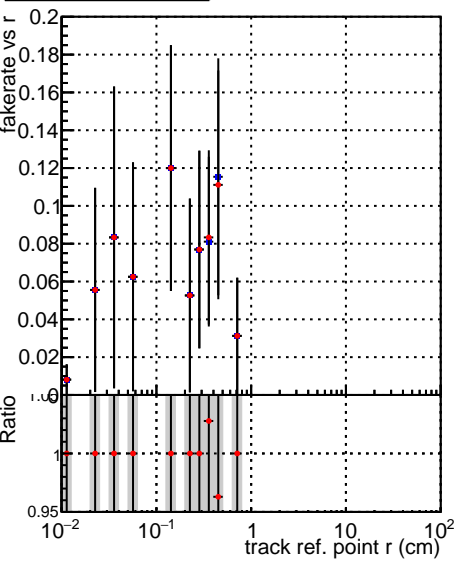

Fake rate vs vertpos**Duplicates Rate vs vertpos****Pileup rate vs vertpos**
Fake rate vs v
■ **SoftQCD_default**
● **SoftQCD_ckfPixelLessStep**
**Fake rate vs. sim PV z****Duplicates Rate vs sim PV z****Pileup rate vs. sim PV z**