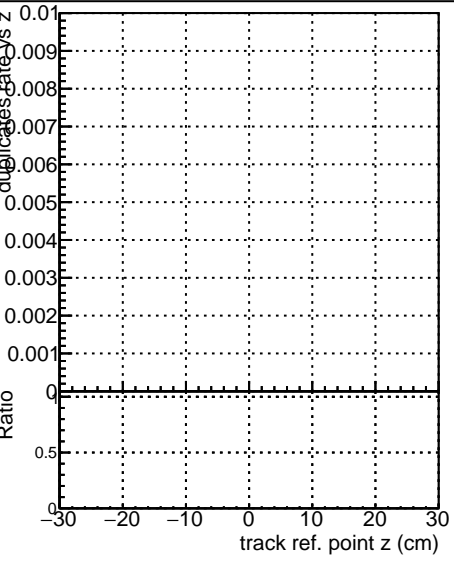

Fake rate vs vertpos**Duplicates Rate vs vertpos****Pileup rate vs vertpos**
Fake rate vs v
■ **SoftQCD_default**
● **SoftQCD_ckfPixelLessStep**
**Fake rate vs. sim PV z****Duplicates Rate vs sim PV z****Pileup rate vs. sim PV z**