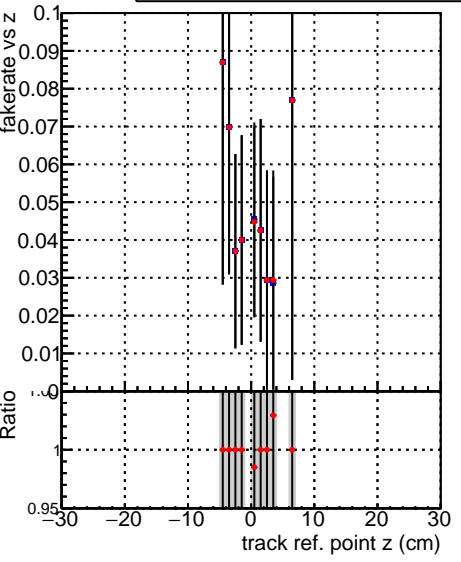

Fake rate vs vertpos**Duplicates Rate vs vertpos****Pileup rate vs vertpos**
Fake rate vs v
■ **SoftQCD_default**
● **SoftQCD_ckfPixelLessStep**
**Fake rate vs. sim PV z****Duplicates Rate vs sim PV z****Pileup rate vs. sim PV z**