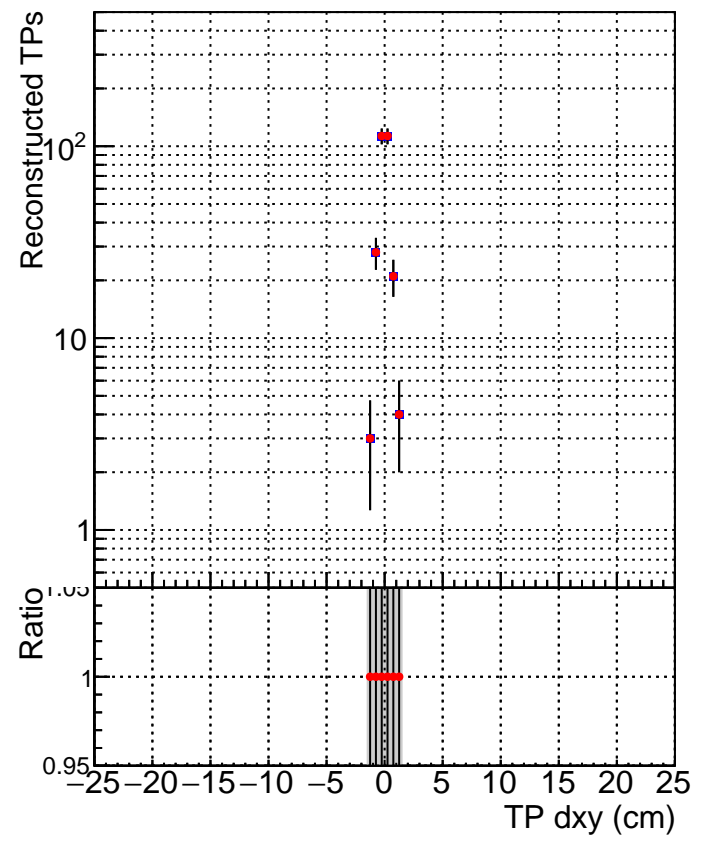

N of simulated tracks vs dxy

N of associated tracks (simToReco) vs dxy

N of simulated track

- SoftQCD_default
- SoftQCD_ckfPixelLessStep