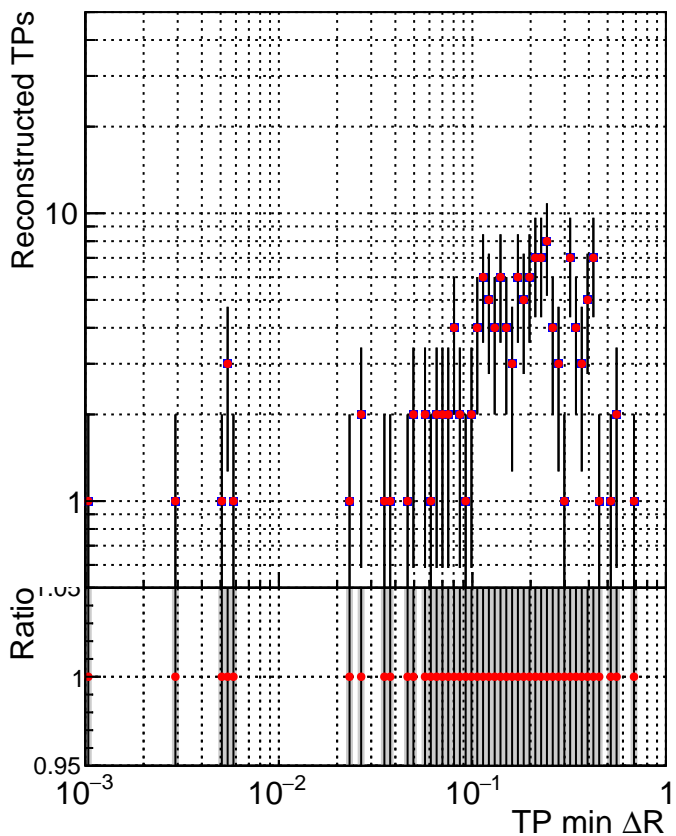

N of simulated tracks vs dR

N of associated tracks (simToReco) vs dR

N of simulated trac

- SoftQCD_default
- SoftQCD_ckfPixelLessStep