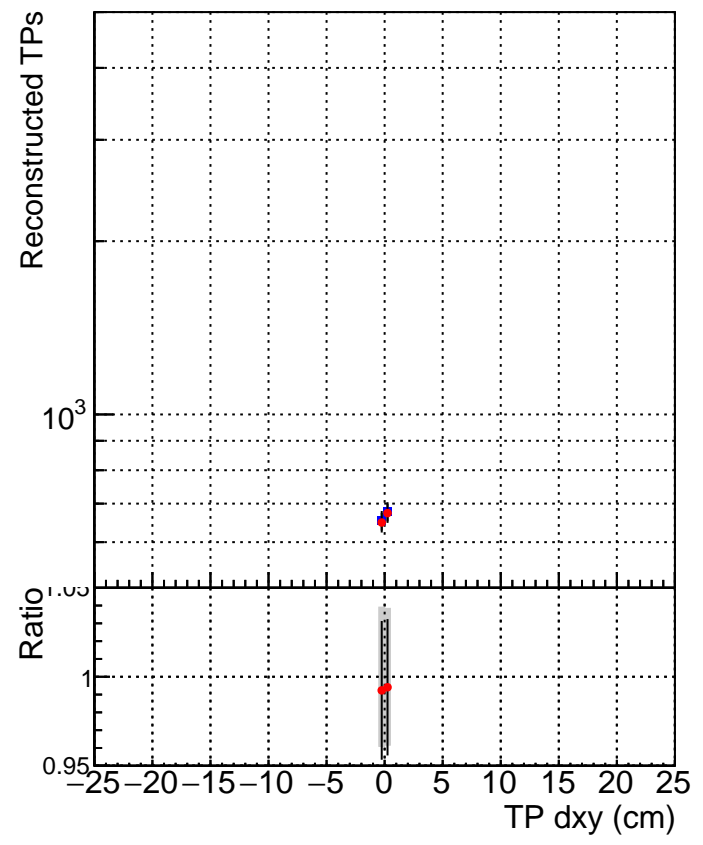

N of simulated tracks vs dxy

N of associated tracks (simToReco) vs dxy

N of simulated track

- SoftQCD_default
- SoftQCD_ckfPixelLessStep