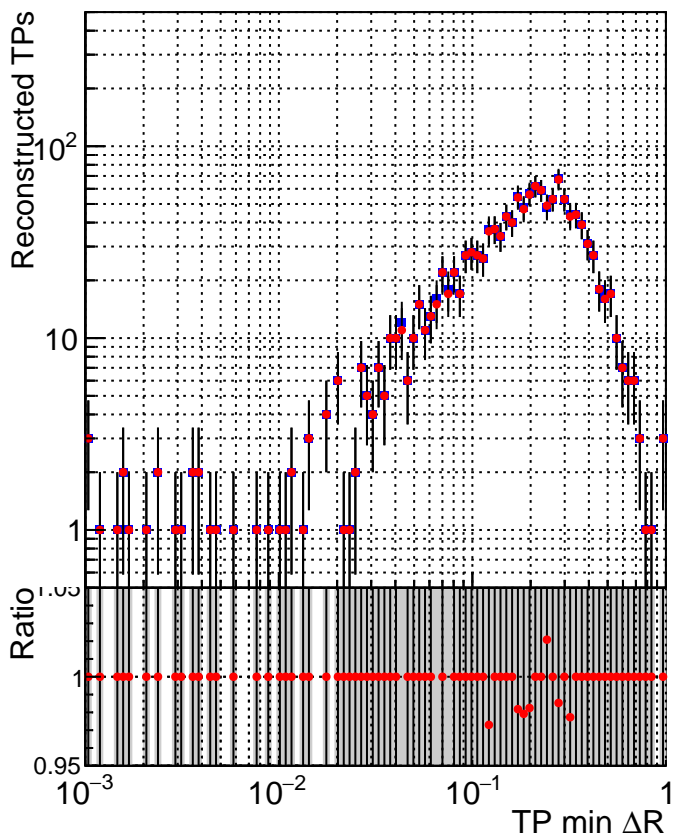

N of simulated tracks vs dR

N of associated tracks (simToReco) vs dR

N of simulated trac

- SoftQCD_default
- SoftQCD_ckfPixelLessStep