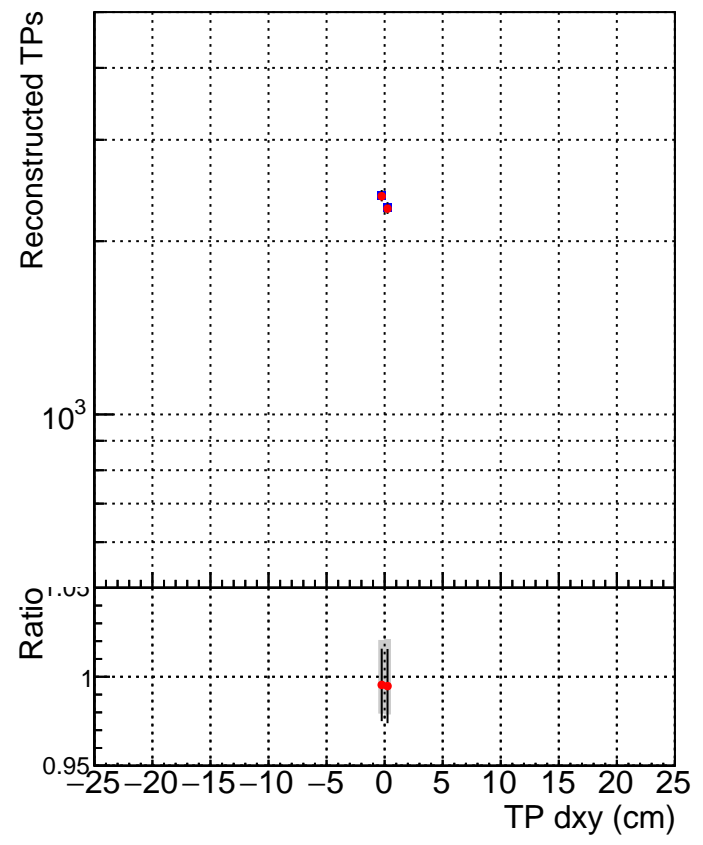

N of simulated tracks vs dxy

N of associated tracks (simToReco) vs dxy

N of simulated track

— SoftQCD_default
— SoftQCD_ckfPixelLessStep