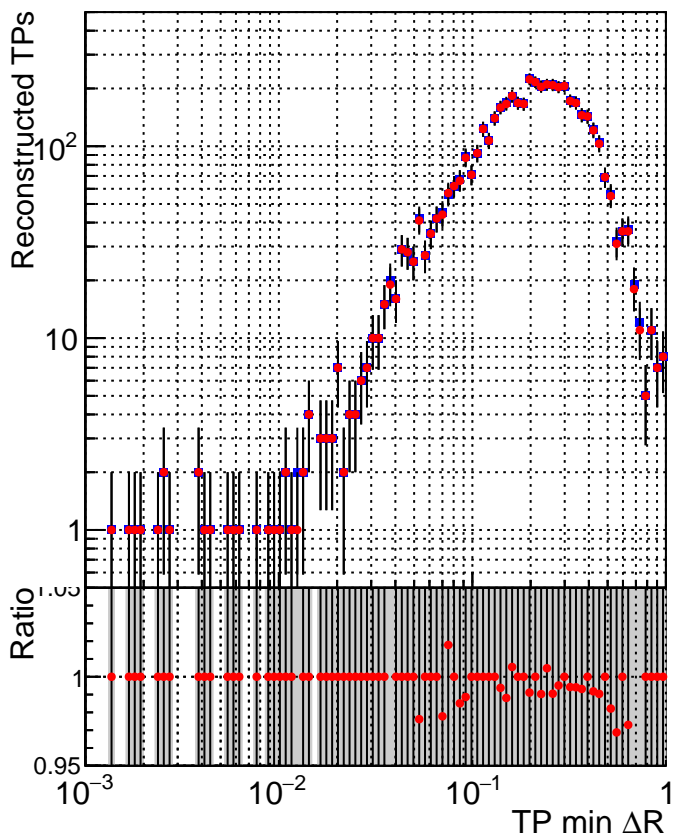

N of simulated tracks vs dR

N of associated tracks (simToReco) vs dR

N of simulated trac

- SoftQCD\_default
- SoftQCD\_ckfPixelLessStep