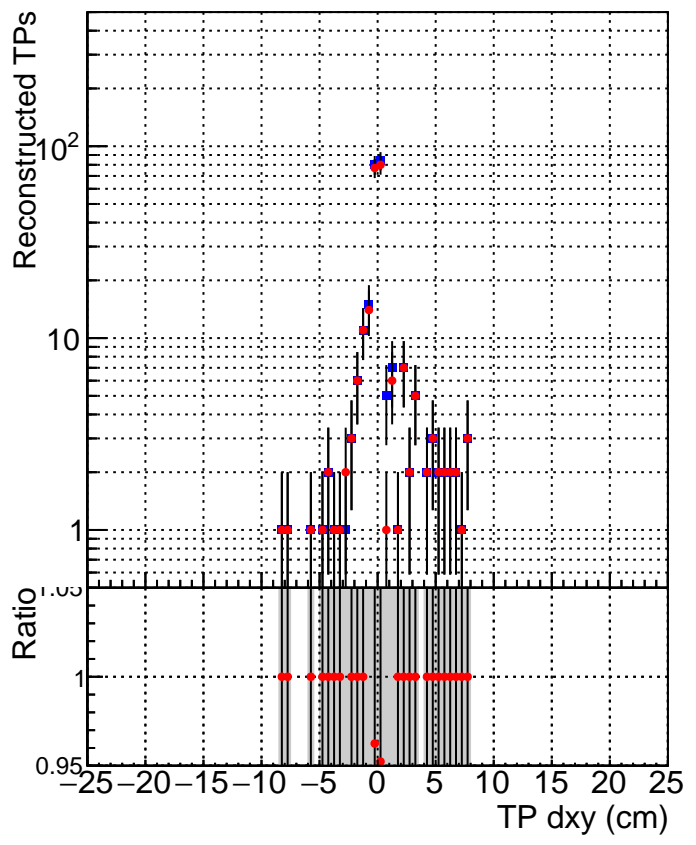

N of simulated tracks vs dxy

N of associated tracks (simToReco) vs dxy

N of simulated track

- SoftQCD_default
- SoftQCD_ckfPixelLessStep