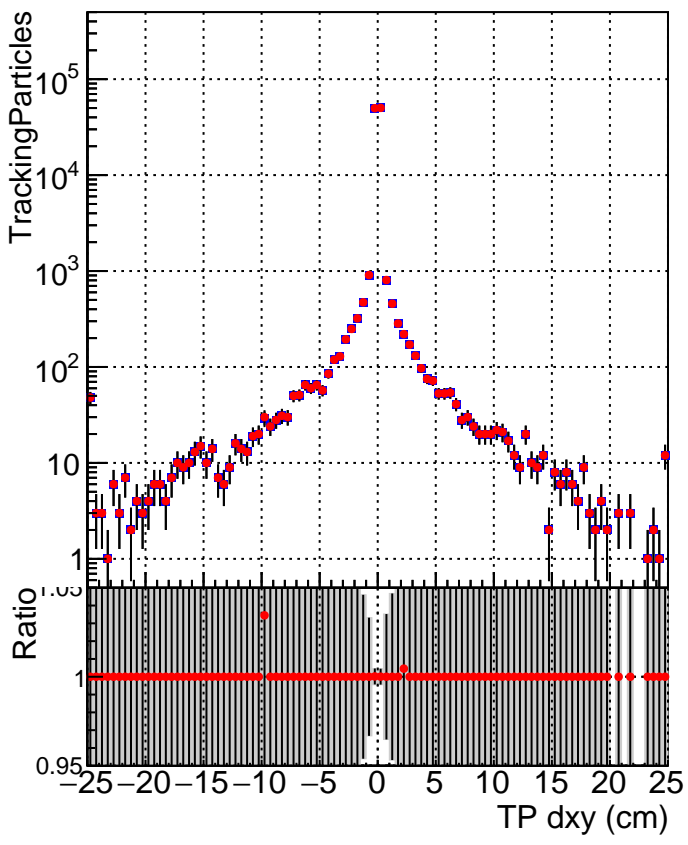

N of simulated tracks vs dxy

N of associated tracks (simToReco) vs dxy

N of simulated track

- SoftQCD_default
- SoftQCD_ckfPixelLessStep