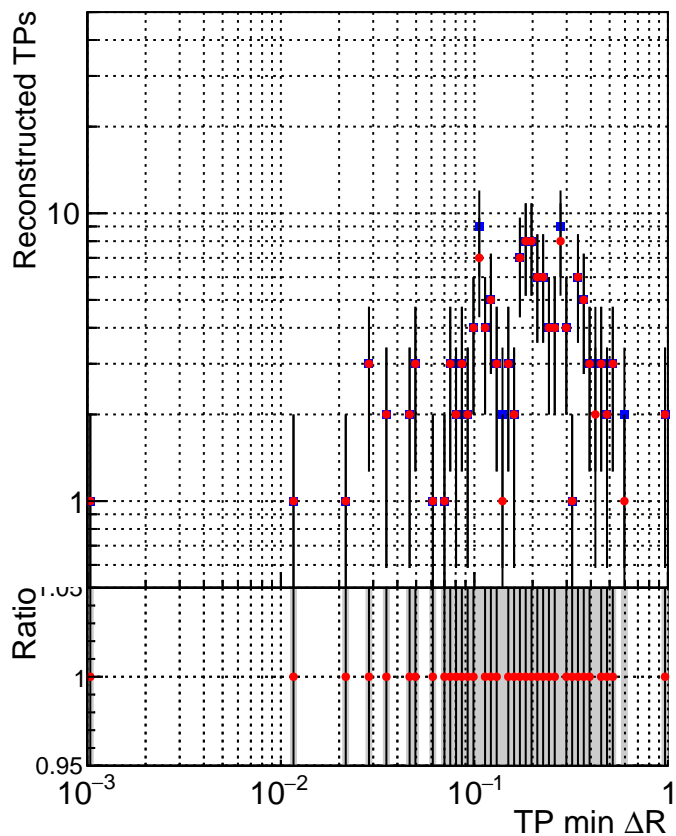

N of simulated tracks vs dR

N of associated tracks (simToReco) vs dR

N of simulated trac

- SoftQCD_default
- SoftQCD_ckfPixelLessStep