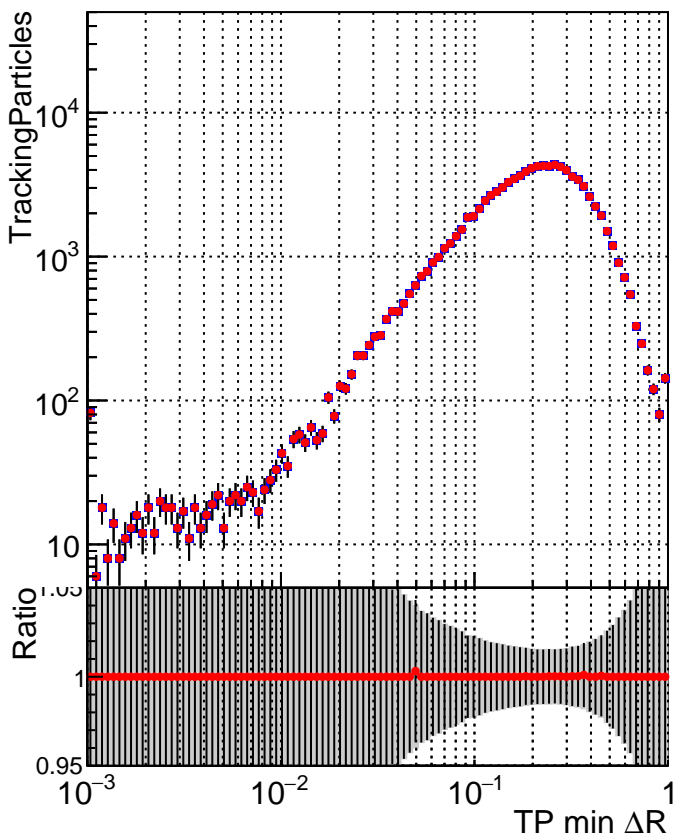

N of simulated tracks vs dR

N of associated tracks (simToReco) vs dR

N of simulated trac

- SoftQCD_default
- SoftQCD_ckfPixelLessStep