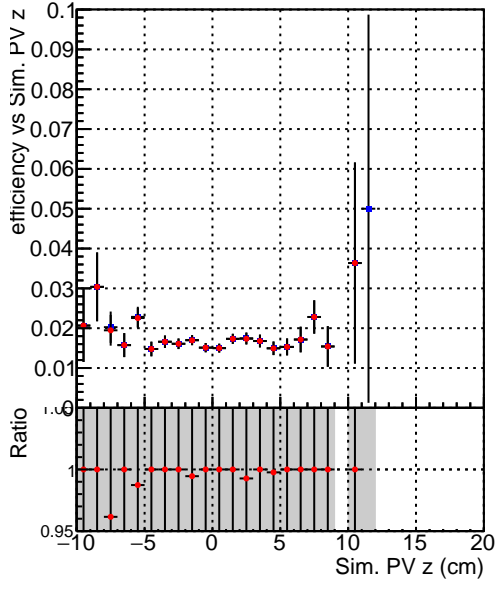

**Efficiency vs vertpos****fake+duplicates vs vert r**
**Efficiency vs vert z** (left) and **fake+duplicates vs. z** (right).
   
 Legend:
 

- SoftQCD\_default (blue squares)
- SoftQCD\_ckfPixelLessStep (red stars)

**Efficiency vs. sim PV z****fake+duplicates vs Sim. PV z**