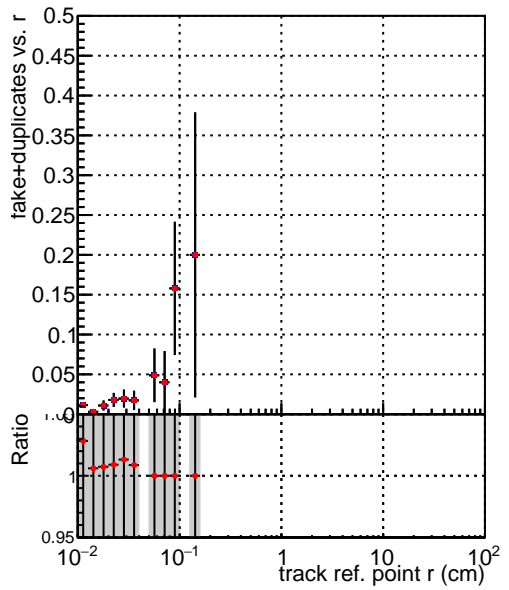

**Efficiency vs vertpos****fake+duplicates vs vert r**
**Efficiency vs vert z** (left) and **fake+duplicates vs. z** (right).
   
 Legend:
 

- SoftQCD\_default (blue squares)
- SoftQCD\_ckfPixelLessStep (red stars)

**Efficiency vs. sim PV z****fake+duplicates vs Sim. PV z**