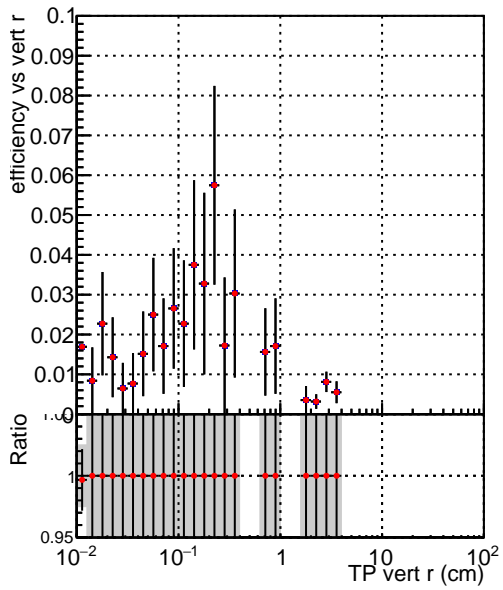

**Efficiency vs vertpos****fake+duplicates vs vert r**
**Efficiency vs vert z** (left) and **fake+duplicates vs. z** (right).
   
 Legend:
 

- SoftQCD\_default (blue squares)
- SoftQCD\_ckfPixelLessStep (red stars)

**Efficiency vs. sim PV z****fake+duplicates vs Sim. PV z**