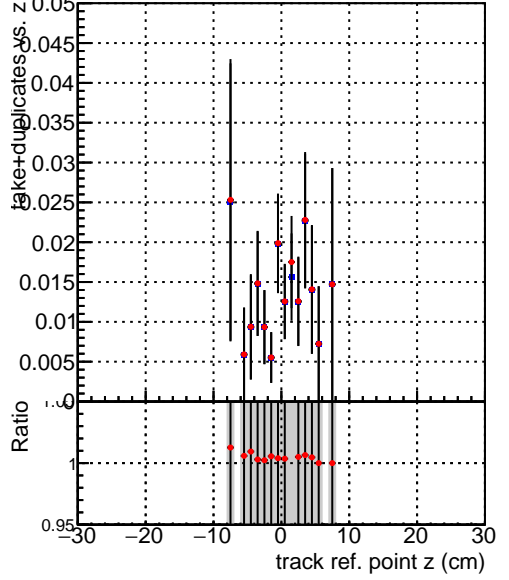

**Efficiency vs vertpos****fake+duplicates vs vert r**
**Efficiency vs vert z** (left) and **fake+duplicates vs. z** (right).
   
 Legend:
 

- SoftQCD\_default (blue squares)
- SoftQCD\_ckfPixelLessStep (red stars)

**Efficiency vs. sim PV z****fake+duplicates vs Sim. PV z**