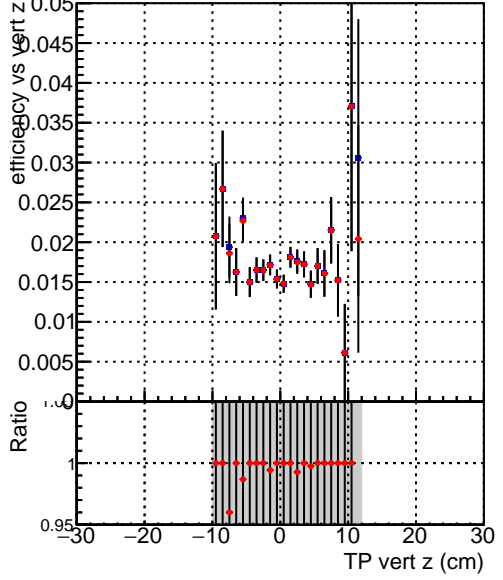

**Efficiency vs vertpos****fake+duplicates vs vert r**
**Efficiency vs vert z** (left) and **fake+duplicates vs. z** (right).
   
 Legend:
 

- SoftQCD\_default (blue squares)
- SoftQCD\_ckfPixelLessStep (red stars)

**Efficiency vs. sim PV z****fake+duplicates vs Sim. PV z**