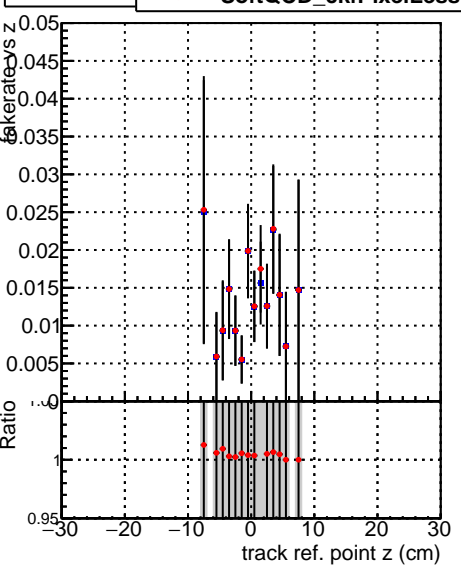

Fake rate vs vertpos**Duplicates Rate vs vertpos****Pileup rate vs vertpos****Fake rate vs v****Duplicates Rate vs v****Pileup rate vs v**

■ SoftQCD_default
● SoftQCD_ckfPixelLessStep

Fake rate vs. sim PV z**Duplicates Rate vs sim PV z****Pileup rate vs. sim PV z**