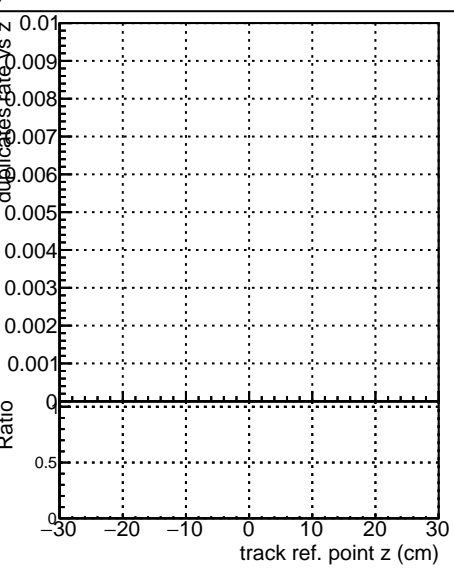

Fake rate vs vertpos**Duplicates Rate vs vertpos****Pileup rate vs vertpos****Fake rate vs v****Duplicates Rate vs v****Pileup rate vs v**

■ SoftQCD_default
● SoftQCD_ckfPixelLessStep

Fake rate vs. sim PV z**Duplicates Rate vs sim PV z****Pileup rate vs. sim PV z**