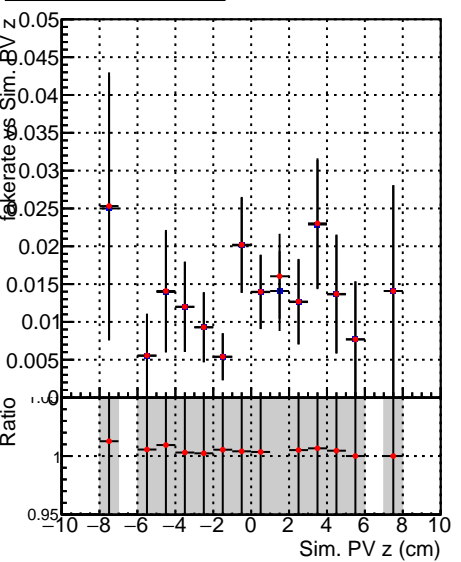

Fake rate vs vertpos**Duplicates Rate vs vertpos****Pileup rate vs vertpos****Fake rate vs v****Duplicates Rate vs v****Pileup rate vs v**

■ SoftQCD_default
● SoftQCD_ckfPixelLessStep

Fake rate vs. sim PV z**Duplicates Rate vs sim PV z****Pileup rate vs. sim PV z**