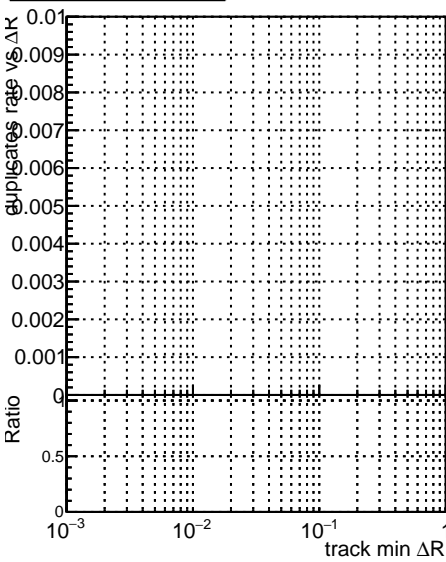

**Fake rate vs dr****Duplicates Rate vs dr****Pileup rate vs dr**
**Fake rate vs ΔR(track, jet)**  
■ **SoftQCD\_default**  
● **SoftQCD\_ckfPixelLessStep**
**Fake rate vs pu****Duplicates Rate vs pu****Pileup rate vs pu**