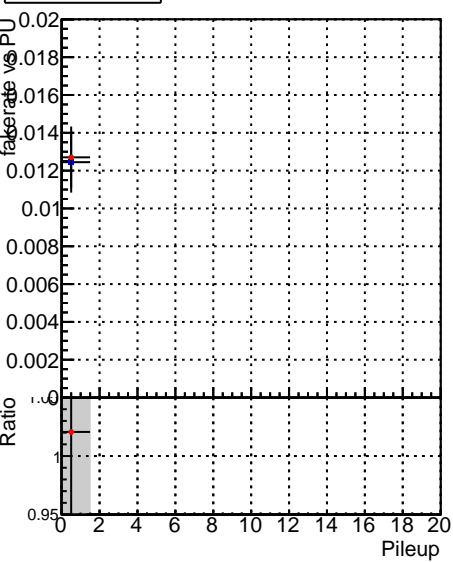

**Fake rate vs dr****Duplicates Rate vs dr****Pileup rate vs dr**
**Fake rate vs ΔR(track, jet)**  
■ **SoftQCD\_default**  
● **SoftQCD\_ckfPixelLessStep**
**Fake rate vs pu****Duplicates Rate vs pu****Pileup rate vs pu**