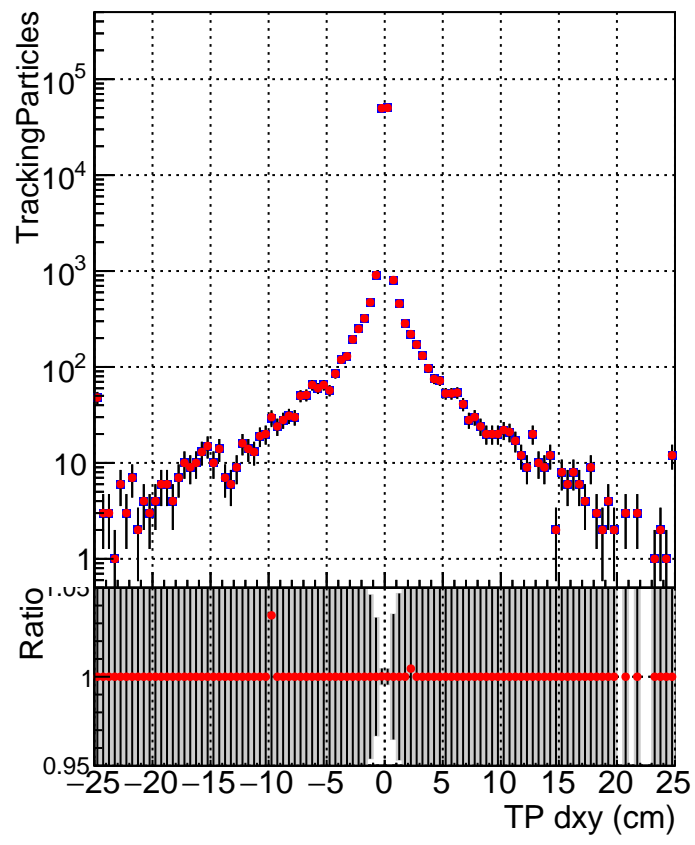

N of simulated tracks vs dxy

N of associated tracks (simToReco) vs dxy

N of simulated track

— SoftQCD_default
— SoftQCD_ckfPixelLessStep