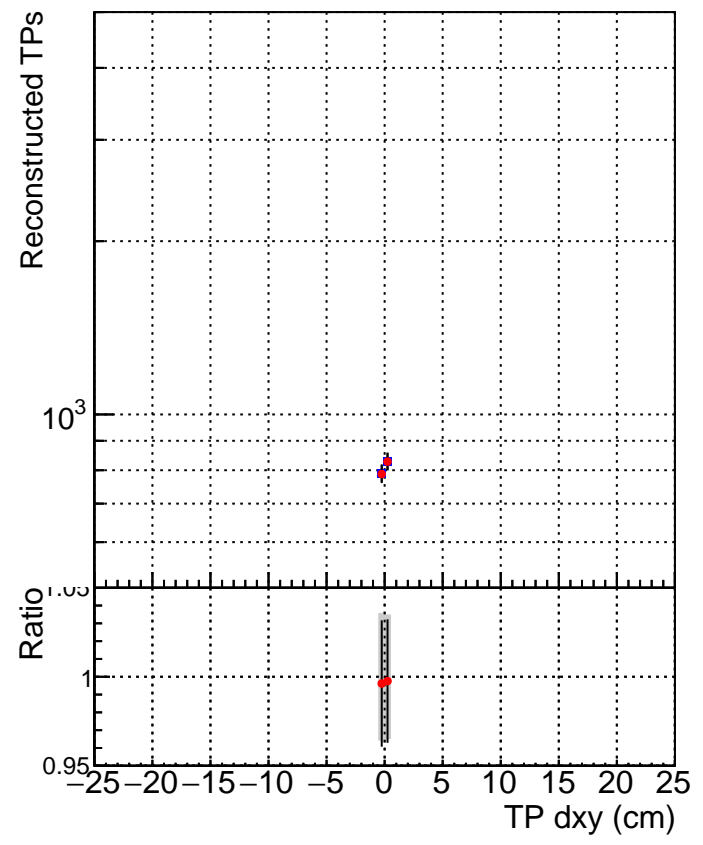

N of simulated tracks vs dxy

N of associated tracks (simToReco) vs dxy

N of simulated track

— SoftQCD_default
— SoftQCD_ckfPixelLessStep