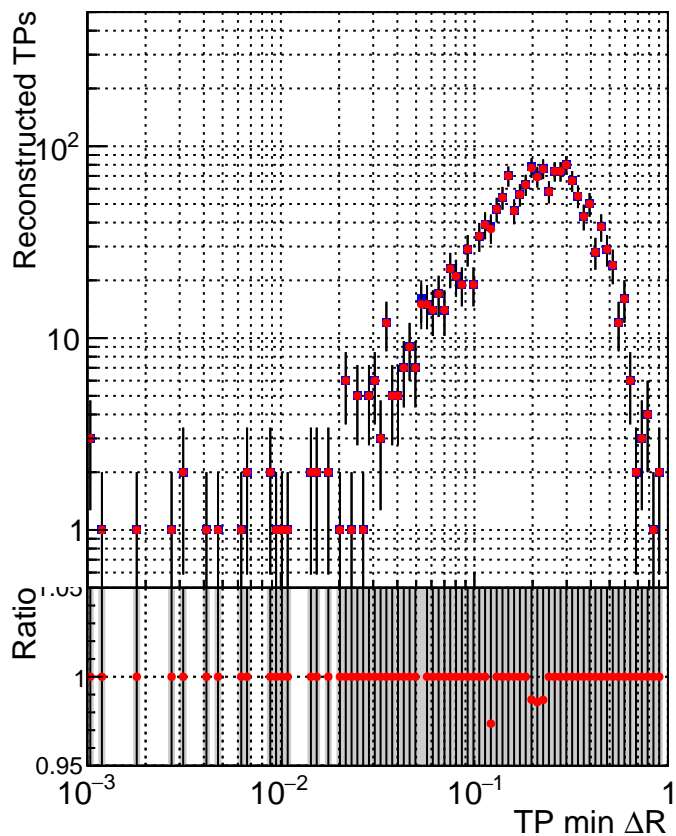

N of simulated tracks vs dR

N of associated tracks (simToReco) vs dR

N of simulated tracks

- SoftQCD\_default
- SoftQCD\_ckfPixelLessStep