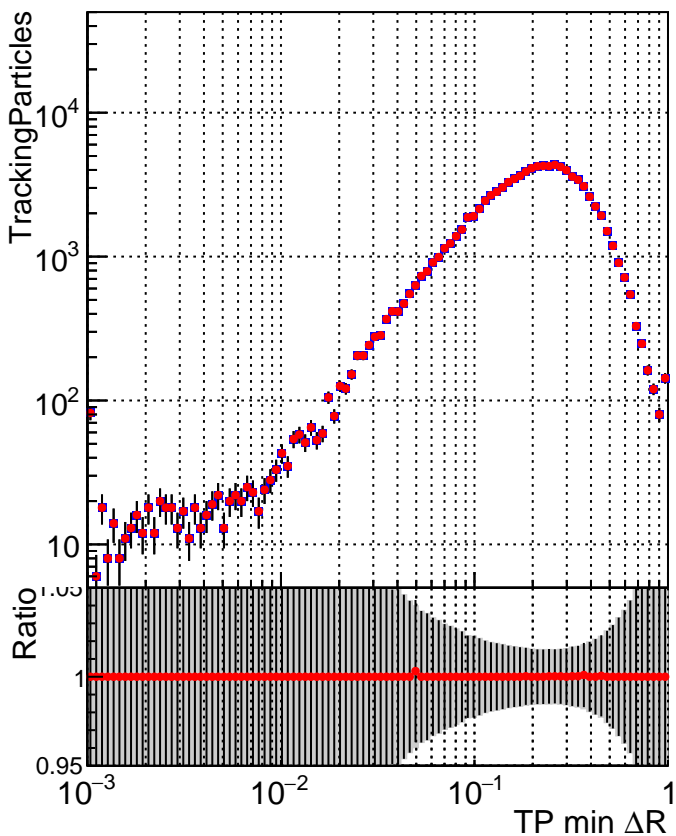

N of simulated tracks vs dR

N of associated tracks (simToReco) vs dR

N of simulated tracks

- SoftQCD\_default
- SoftQCD\_ckfPixelLessStep