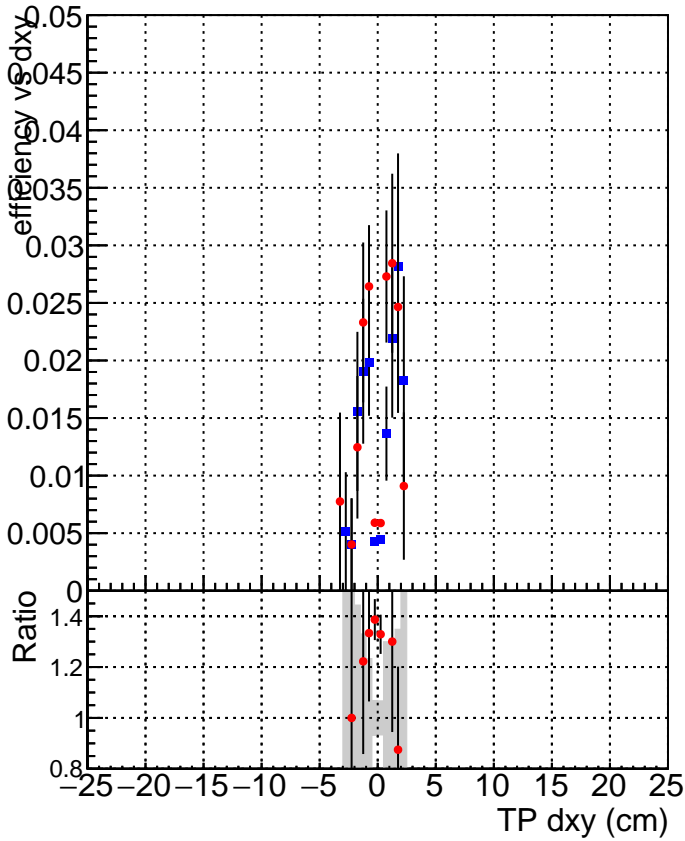

Efficiency vs Dxy**fake+duplicates vs dxy****Efficiency vs Dz**

■ SoftQCD_default
● SoftQCD_ckfPixelLessStep