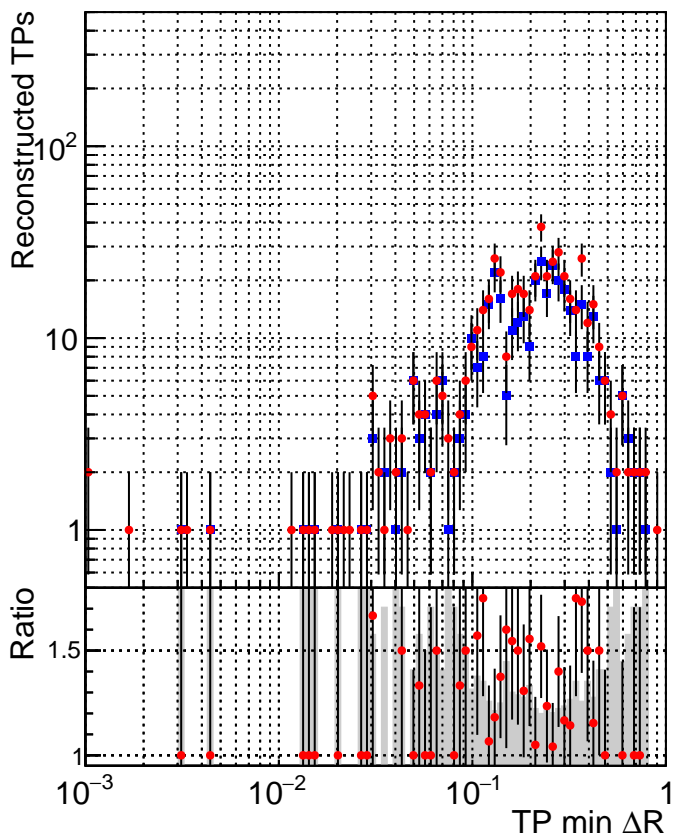

N of simulated tracks vs dR

N of associated tracks (simToReco) vs dR

N of simulated trac

- SoftQCD_default
- SoftQCD_ckfPixelLessStep