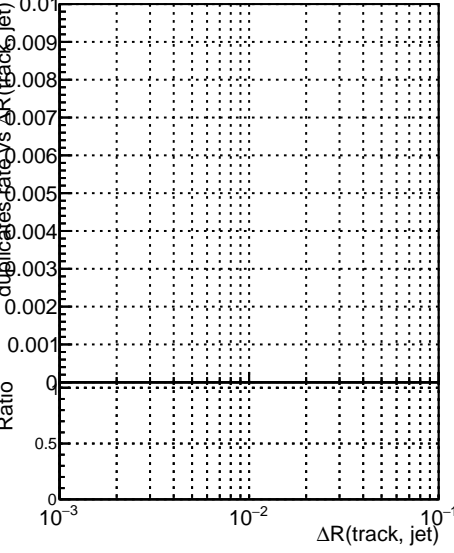

Fake rate vs dr**Duplicates Rate vs dr****Pileup rate vs dr**
Fake rate vs $\Delta R(\text{track, jet})$
 —●— SoftQCD_default
 —●— SoftQCD_ckfPixelLessStep
**Fake rate vs pu****Duplicates Rate vs pu****Pileup rate vs pu**