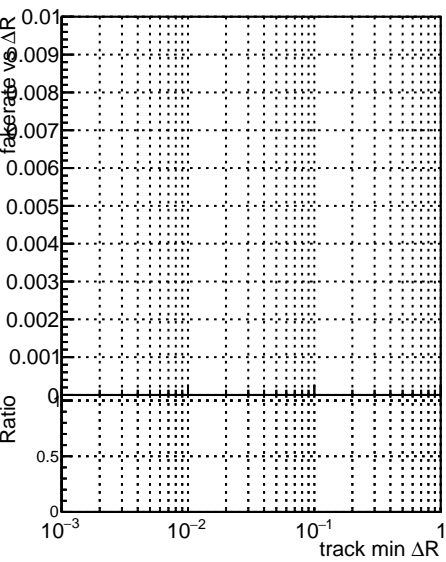

Fake rate vs dr**Duplicates Rate vs dr****Pileup rate vs dr**
Fake rate vs $\Delta R(\text{track, jet})$
 —●— SoftQCD_default
 —●— SoftQCD_ckfPixelLessStep
**Fake rate vs pu****Duplicates Rate vs pu****Pileup rate vs pu**