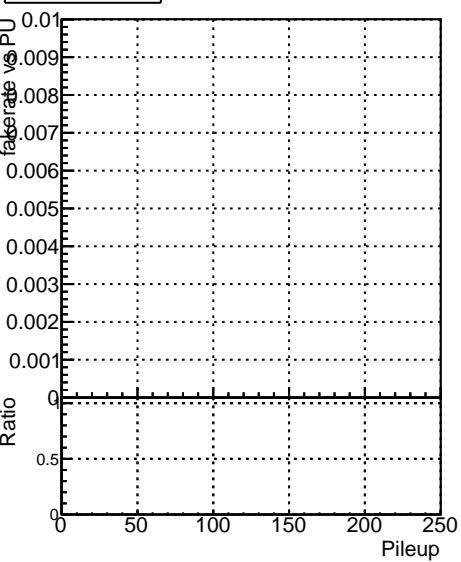

Fake rate vs dr**Duplicates Rate vs dr****Pileup rate vs dr**
Fake rate vs $\Delta R(\text{track, jet})$
 —●— SoftQCD_default
 —●— SoftQCD_ckfPixelLessStep
**Fake rate vs pu****Duplicates Rate vs pu****Pileup rate vs pu**