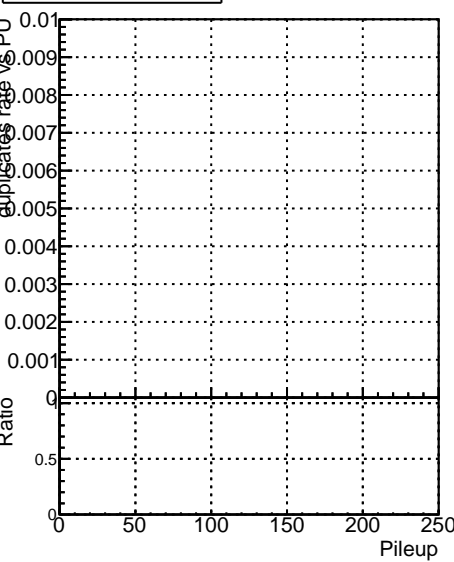

Fake rate vs dr**Duplicates Rate vs dr****Pileup rate vs dr**
Fake rate vs $\Delta R(\text{track, jet})$
 —●— SoftQCD_default
 —●— SoftQCD_ckfPixelLessStep
**Fake rate vs pu****Duplicates Rate vs pu****Pileup rate vs pu**