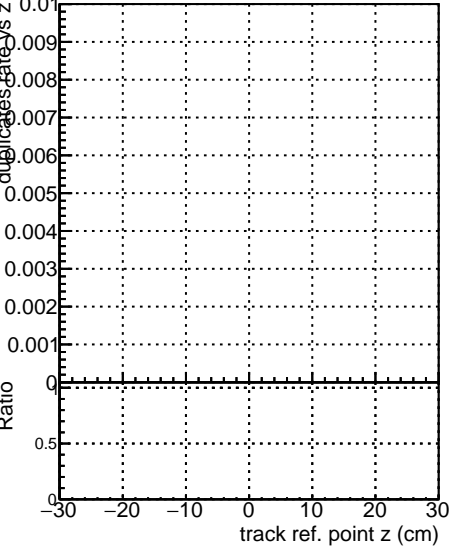

Fake rate vs vertpos**Duplicates Rate vs vertpos****Pileup rate vs vertpos**
Fake rate vs v
 SoftQCD_default
 SoftQCD_ckfPixelLessStep
**Fake rate vs. sim PV z****Duplicates Rate vs sim PV z****Pileup rate vs. sim PV z**