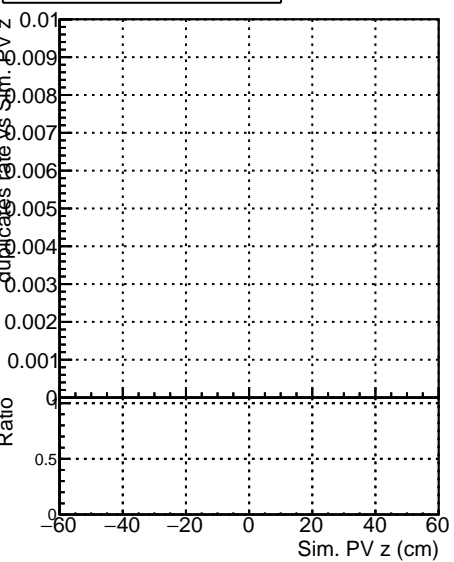

Fake rate vs vertpos**Duplicates Rate vs vertpos****Pileup rate vs vertpos**
Fake rate vs v
 SoftQCD_default
 SoftQCD_ckfPixelLessStep
**Fake rate vs. sim PV z****Duplicates Rate vs sim PV z****Pileup rate vs. sim PV z**