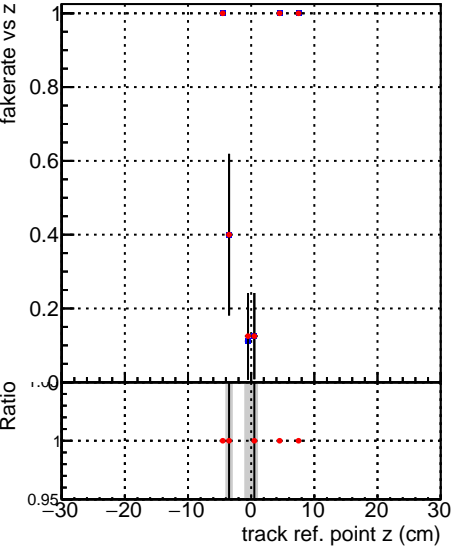

Fake rate vs vertpos**Duplicates Rate vs vertpos****Pileup rate vs vertpos**
Fake rate vs v
 SoftQCD_default
 SoftQCD_ckfPixelLessStep
**Fake rate vs. sim PV z****Duplicates Rate vs sim PV z****Pileup rate vs. sim PV z**