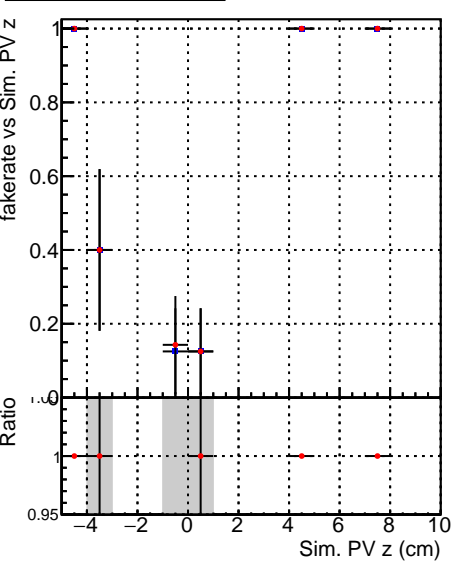

Fake rate vs vertpos**Duplicates Rate vs vertpos****Pileup rate vs vertpos**
Fake rate vs v
 SoftQCD_default
 SoftQCD_ckfPixelLessStep
**Fake rate vs. sim PV z****Duplicates Rate vs sim PV z****Pileup rate vs. sim PV z**