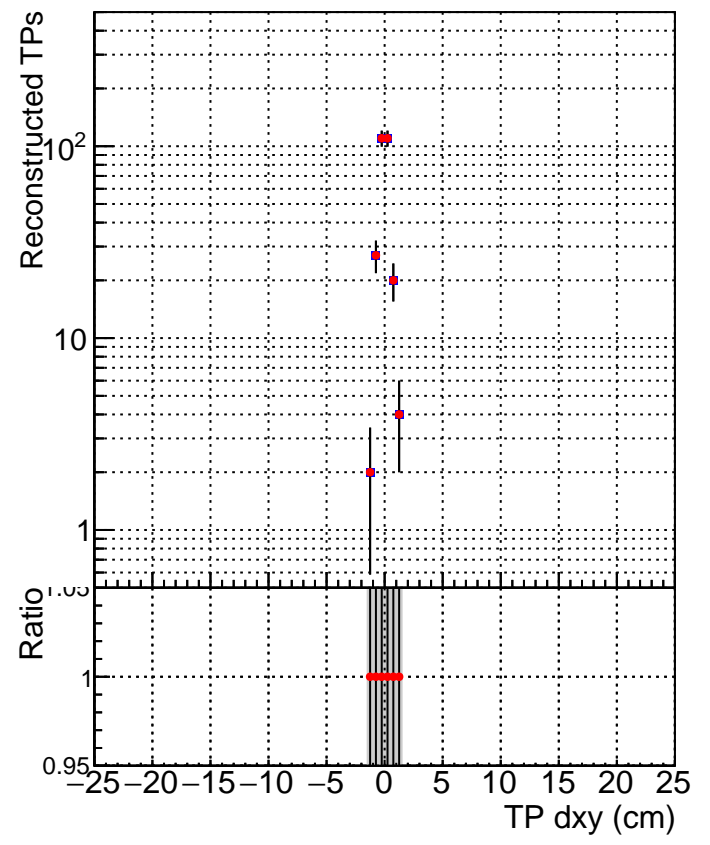

N of simulated tracks vs dxy

N of associated tracks (simToReco) vs dxy

N of simulated track

- SoftQCD_default
- SoftQCD_ckfPixelLessStep