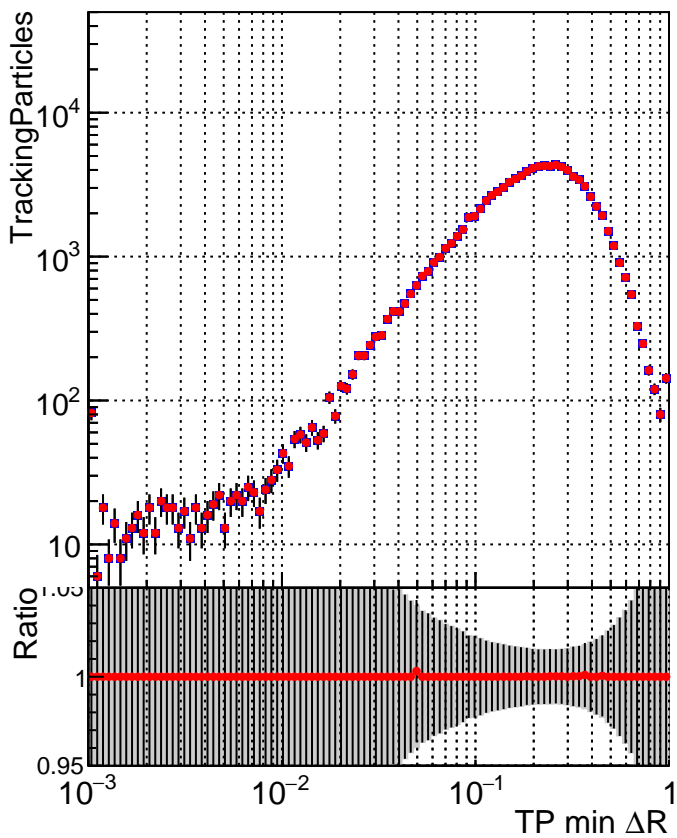

N of simulated tracks vs dR

N of associated tracks (simToReco) vs dR

N of simulated trac

- SoftQCD_default
- SoftQCD_ckfPixelLessStep