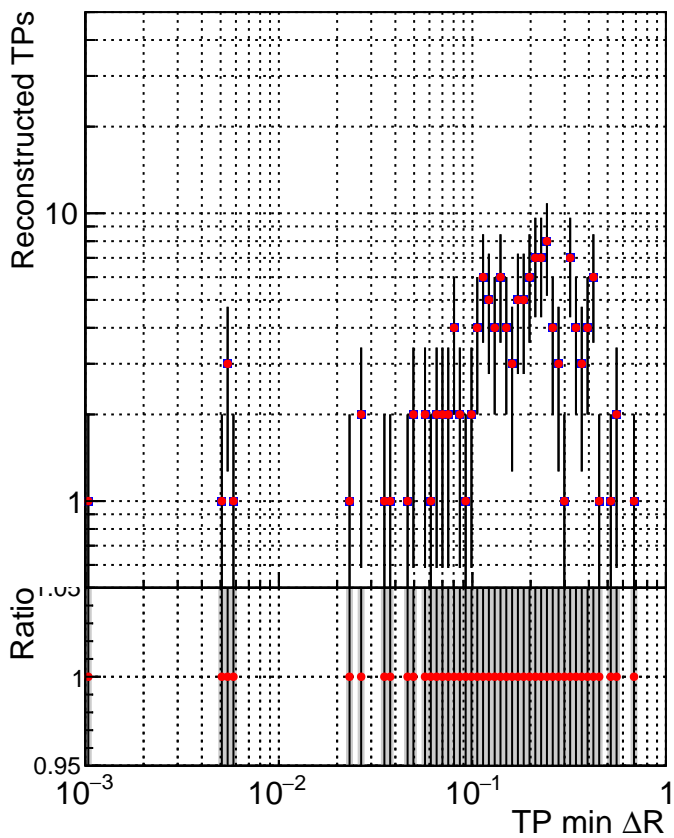

N of simulated tracks vs dR

N of associated tracks (simToReco) vs dR

N of simulated trac

- SoftQCD_default
- SoftQCD_ckfPixelLessStep