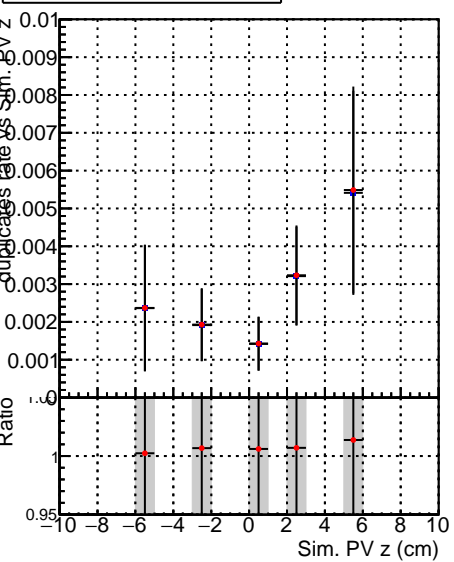

**Fake rate vs vertpos****Duplicates Rate vs vertpos****Pileup rate vs vertpos**
**Fake rate vs v**  
■ **SoftQCD\_default**  
◆ **SoftQCD\_ckfPixelLessStep**
**Fake rate vs. sim PV z****Duplicates Rate vs sim PV z****Pileup rate vs. sim PV z**