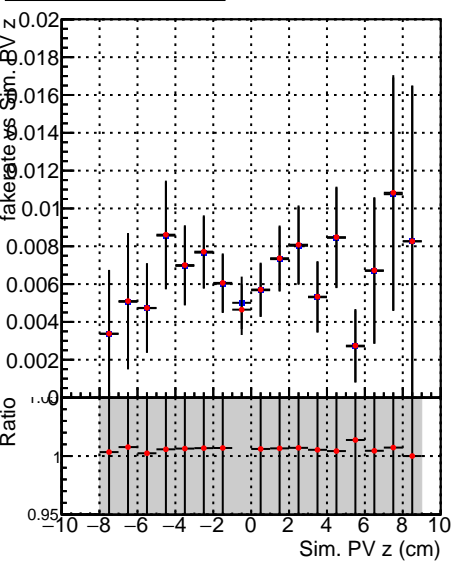

**Fake rate vs vertpos****Duplicates Rate vs vertpos****Pileup rate vs vertpos**
**Fake rate vs v**  
■ **SoftQCD\_default**  
◆ **SoftQCD\_ckfPixelLessStep**
**Fake rate vs. sim PV z****Duplicates Rate vs sim PV z****Pileup rate vs. sim PV z**