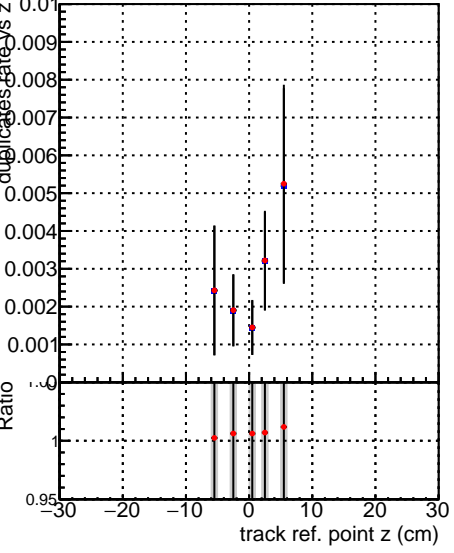

**Fake rate vs vertpos****Duplicates Rate vs vertpos****Pileup rate vs vertpos**
**Fake rate vs v**  
■ **SoftQCD\_default**  
◆ **SoftQCD\_ckfPixelLessStep**
**Fake rate vs. sim PV z****Duplicates Rate vs sim PV z****Pileup rate vs. sim PV z**