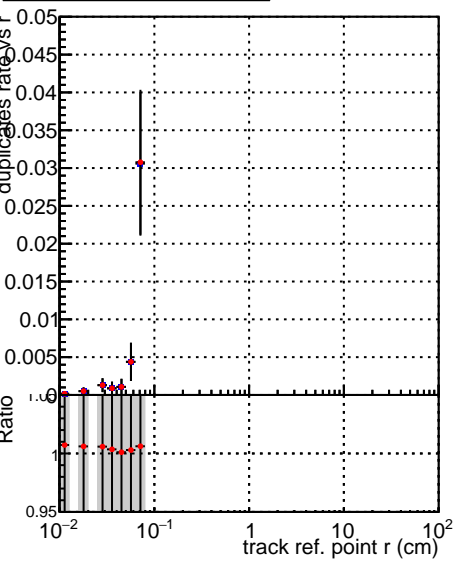

**Fake rate vs vertpos****Duplicates Rate vs vertpos****Pileup rate vs vertpos**
**Fake rate vs v**  
■ **SoftQCD\_default**  
◆ **SoftQCD\_ckfPixelLessStep**
**Fake rate vs. sim PV z****Duplicates Rate vs sim PV z****Pileup rate vs. sim PV z**