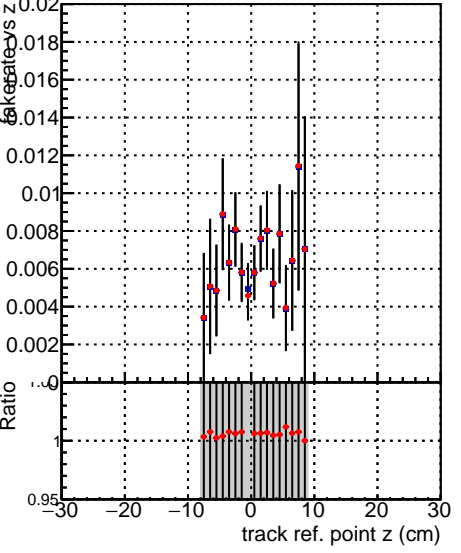

**Fake rate vs vertpos****Duplicates Rate vs vertpos****Pileup rate vs vertpos**
**Fake rate vs v**  
■ **SoftQCD\_default**  
◆ **SoftQCD\_ckfPixelLessStep**
**Fake rate vs. sim PV z****Duplicates Rate vs sim PV z****Pileup rate vs. sim PV z**