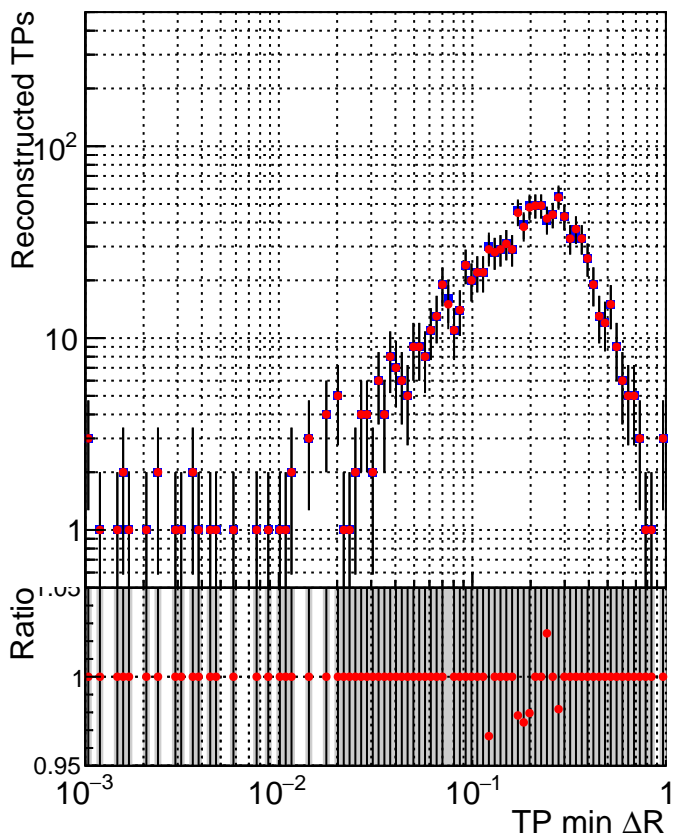

N of simulated tracks vs dR

N of associated tracks (simToReco) vs dR

N of simulated trac

- SoftQCD_default
- SoftQCD_ckfPixelLessStep