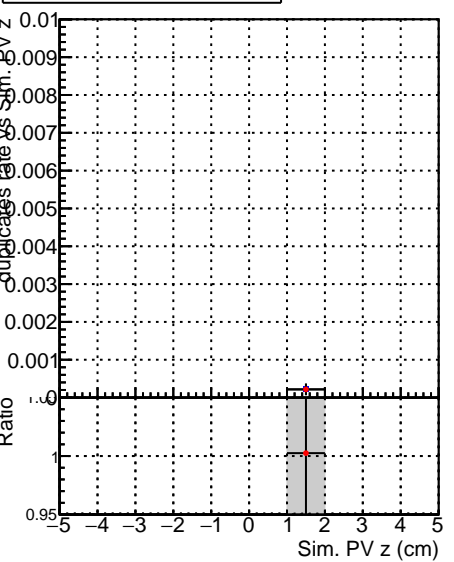

**Fake rate vs vertpos****Duplicates Rate vs vertpos****Pileup rate vs vertpos**
**Fake rate vs v** SoftQCD\_default  
SoftQCD\_ckfPixelLessStep
**Fake rate vs. sim PV z****Duplicates Rate vs sim PV z****Pileup rate vs. sim PV z**