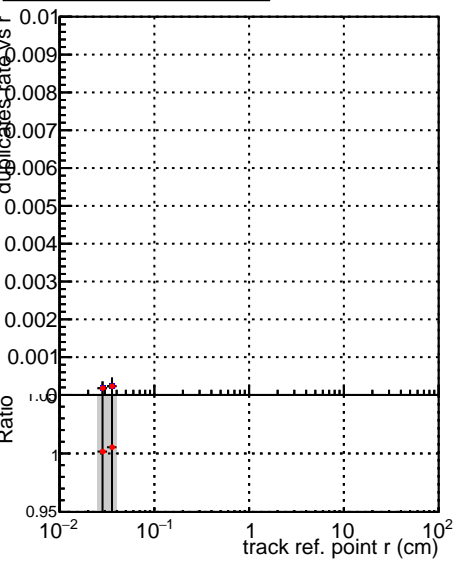

**Fake rate vs vertpos****Duplicates Rate vs vertpos****Pileup rate vs vertpos**
**Fake rate vs v** SoftQCD\_default  
SoftQCD\_ckfPixelLessStep
**Fake rate vs. sim PV z****Duplicates Rate vs sim PV z****Pileup rate vs. sim PV z**