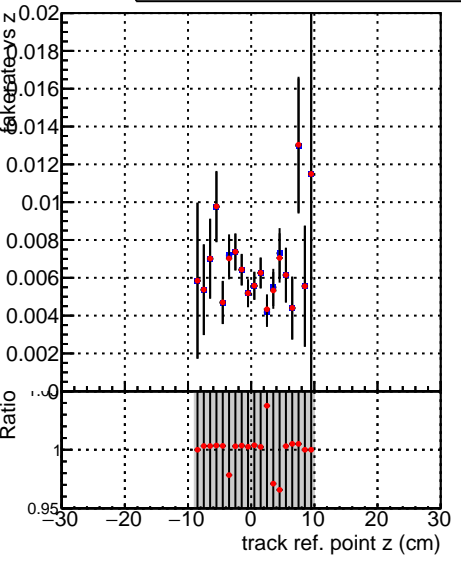

**Fake rate vs vertpos****Duplicates Rate vs vertpos****Pileup rate vs vertpos**
**Fake rate vs v** SoftQCD\_default  
SoftQCD\_ckfPixelLessStep
**Fake rate vs. sim PV z****Duplicates Rate vs sim PV z****Pileup rate vs. sim PV z**