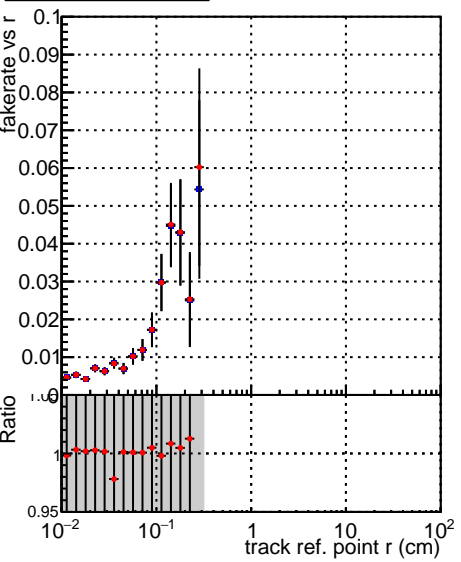

**Fake rate vs vertpos****Duplicates Rate vs vertpos****Pileup rate vs vertpos**
**Fake rate vs v** SoftQCD\_default  
SoftQCD\_ckfPixelLessStep
**Fake rate vs. sim PV z****Duplicates Rate vs sim PV z****Pileup rate vs. sim PV z**