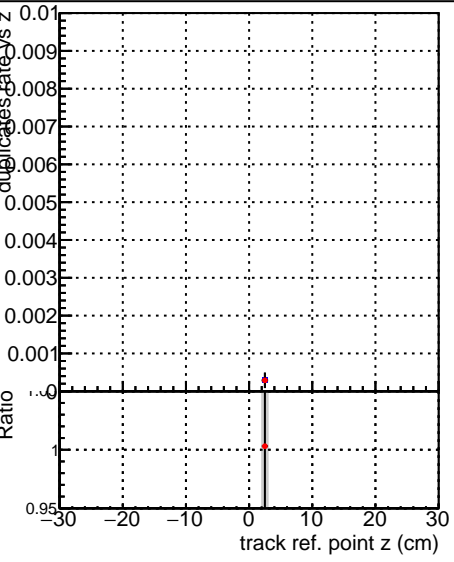

**Fake rate vs vertpos****Duplicates Rate vs vertpos****Pileup rate vs vertpos**
**Fake rate vs v** SoftQCD\_default  
SoftQCD\_ckfPixelLessStep
**Fake rate vs. sim PV z****Duplicates Rate vs sim PV z****Pileup rate vs. sim PV z**