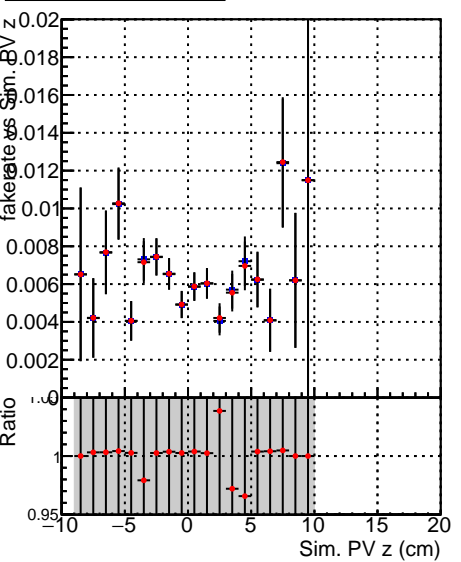

**Fake rate vs vertpos****Duplicates Rate vs vertpos****Pileup rate vs vertpos**
**Fake rate vs v** SoftQCD\_default  
SoftQCD\_ckfPixelLessStep
**Fake rate vs. sim PV z****Duplicates Rate vs sim PV z****Pileup rate vs. sim PV z**