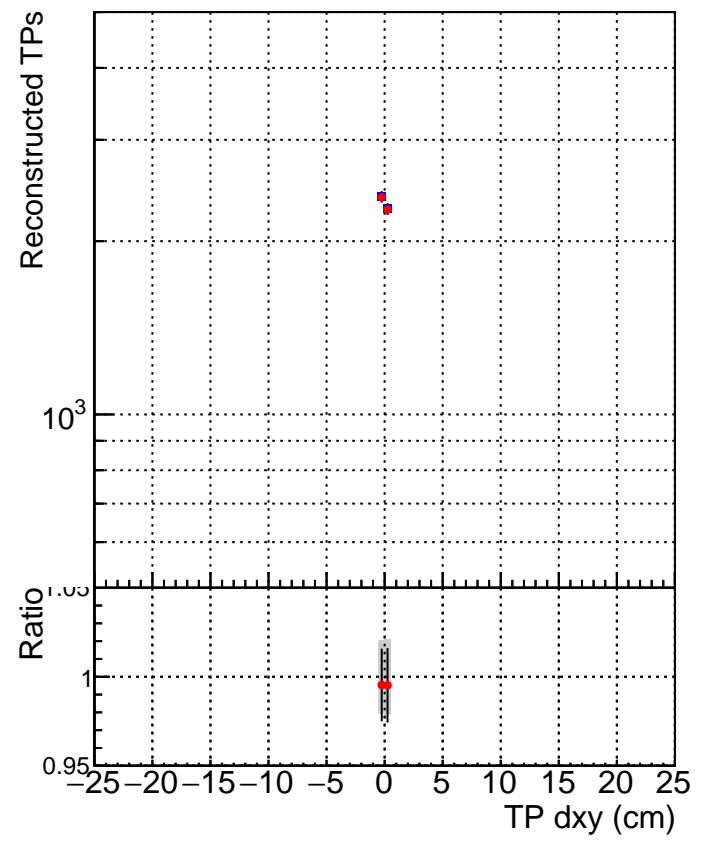

N of simulated tracks vs dxy

N of associated tracks (simToReco) vs dxy

N of simulated track

- SoftQCD_default
- SoftQCD_ckfPixelLessStep