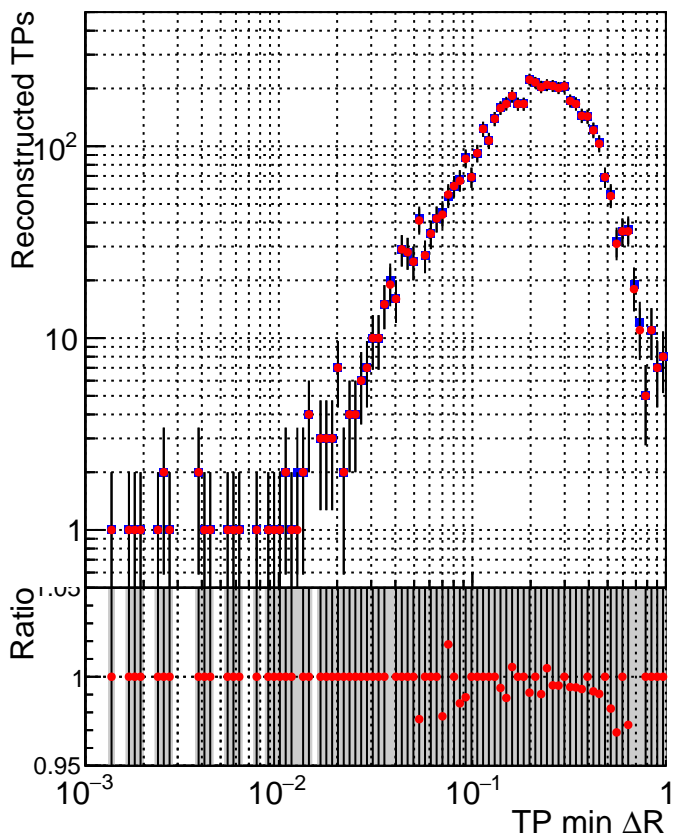

N of simulated tracks vs dR

N of associated tracks (simToReco) vs dR

N of simulated tracks

- SoftQCD_default
- SoftQCD_ckfPixelLessStep