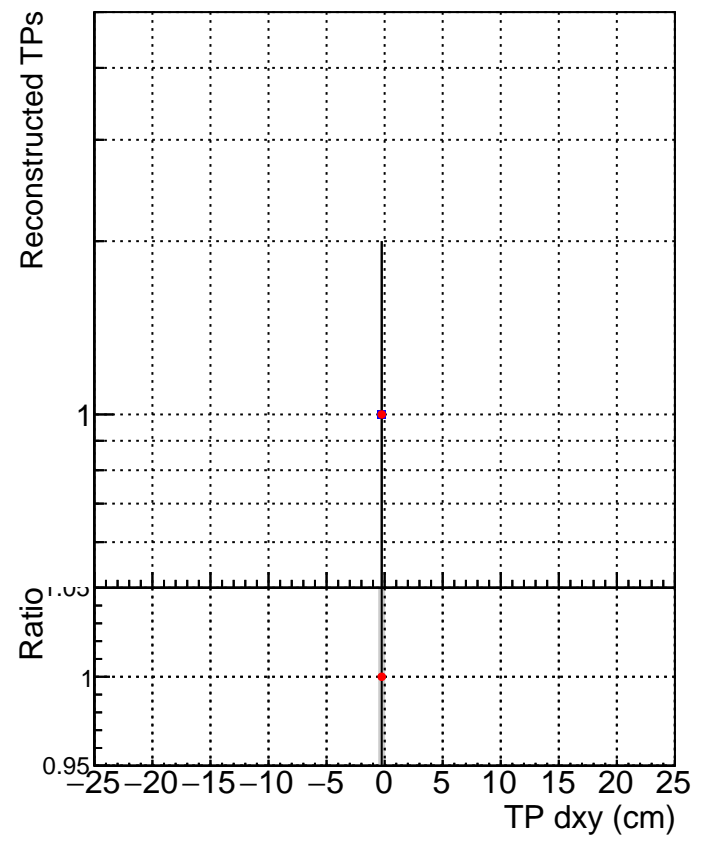

N of simulated tracks vs dxy

N of associated tracks (simToReco) vs dxy

N of simulated track

- SoftQCD_default
- SoftQCD_ckfPixelLessStep