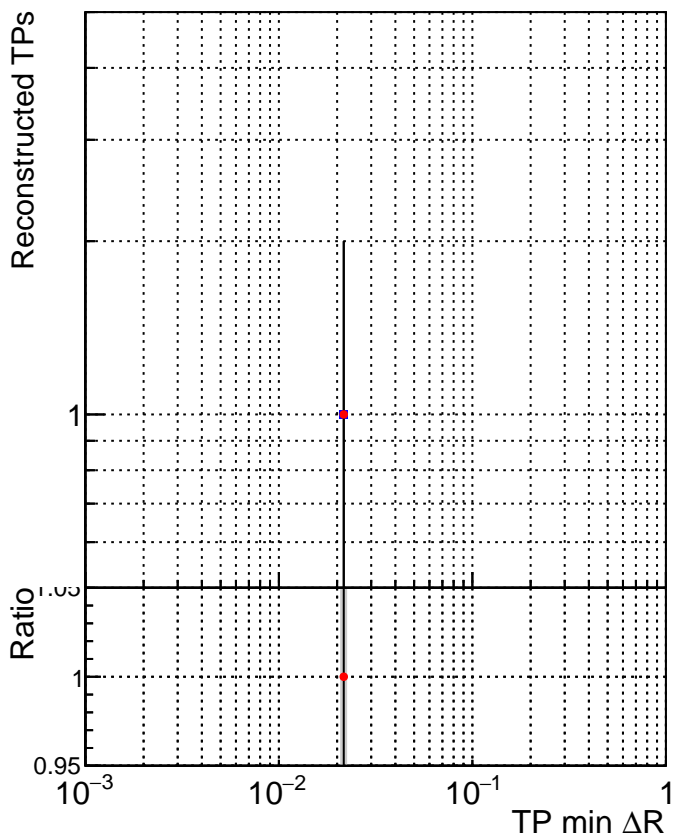

N of simulated tracks vs dR

N of associated tracks (simToReco) vs dR

N of simulated tracks

- SoftQCD_default
- SoftQCD_ckfPixelLessStep