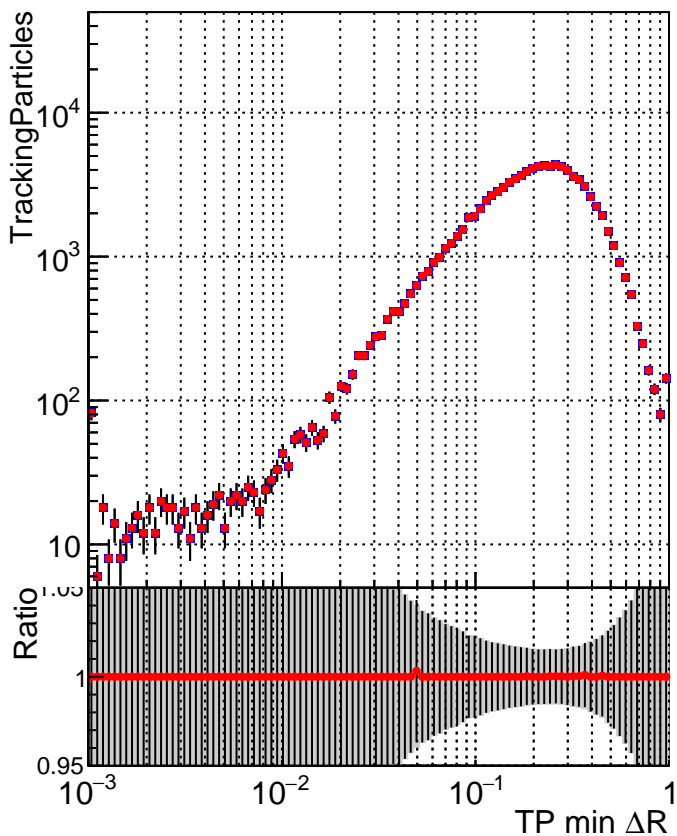

N of simulated tracks vs dR

N of associated tracks (simToReco) vs dR

N of simulated tracks

- SoftQCD_default
- SoftQCD_ckfPixelLessStep