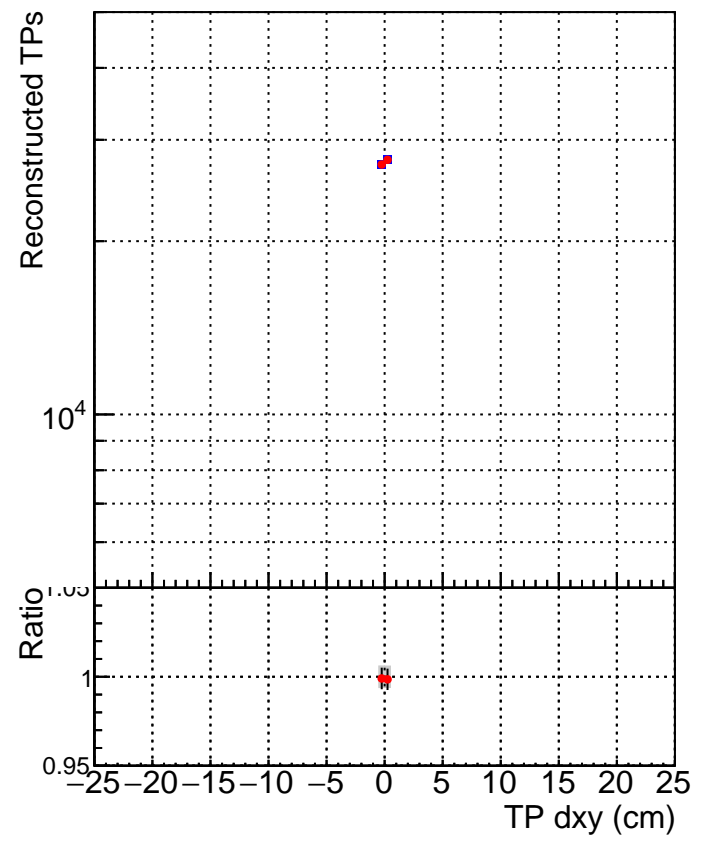

N of simulated tracks vs dxy

N of associated tracks (simToReco) vs dxy

N of simulated track

- SoftQCD_default
- SoftQCD_ckfPixelLessStep