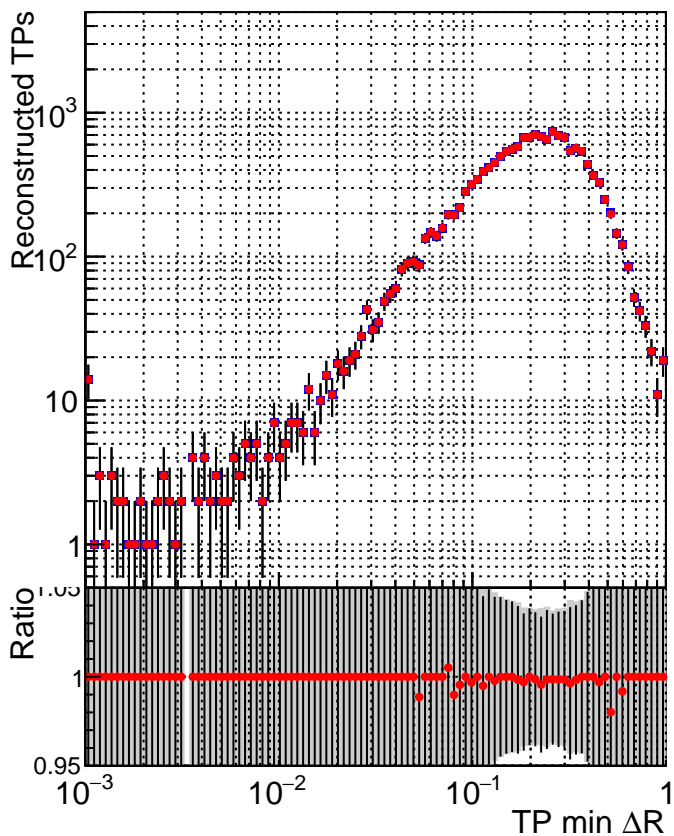

N of simulated tracks vs dR

N of associated tracks (simToReco) vs dR

N of simulated trac

- SoftQCD_default
- SoftQCD_ckfPixelLessStep