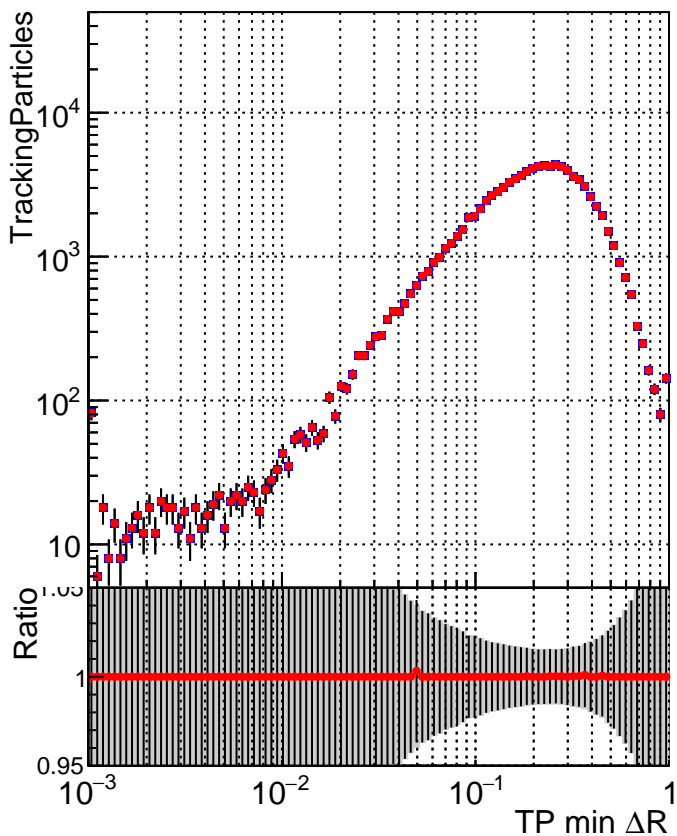

N of simulated tracks vs dR

N of associated tracks (simToReco) vs dR

N of simulated trac

- SoftQCD\_default
- SoftQCD\_ckfPixelLessStep