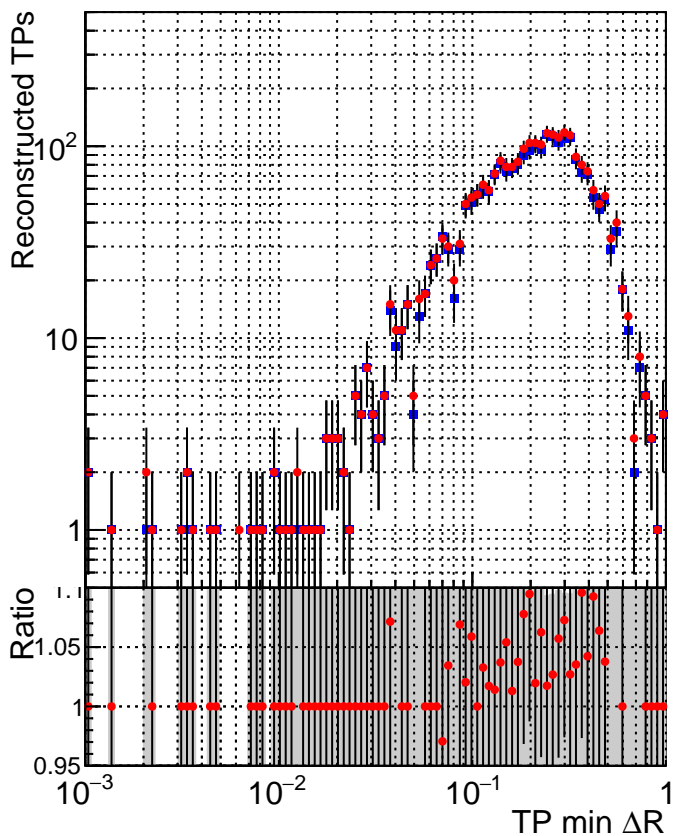

N of simulated tracks vs dR

N of associated tracks (simToReco) vs dR

N of simulated trac

- SoftQCD\_default
- SoftQCD\_ckfPixelLessStep