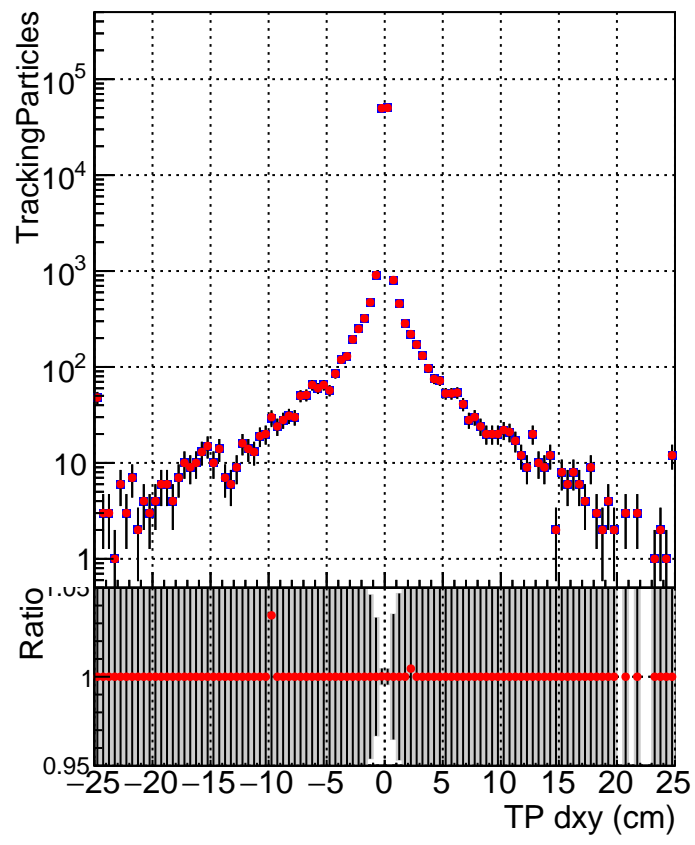

N of simulated tracks vs dxy

N of associated tracks (simToReco) vs dxy

N of simulated track

- SoftQCD_default
- SoftQCD_ckfPixelLessStep