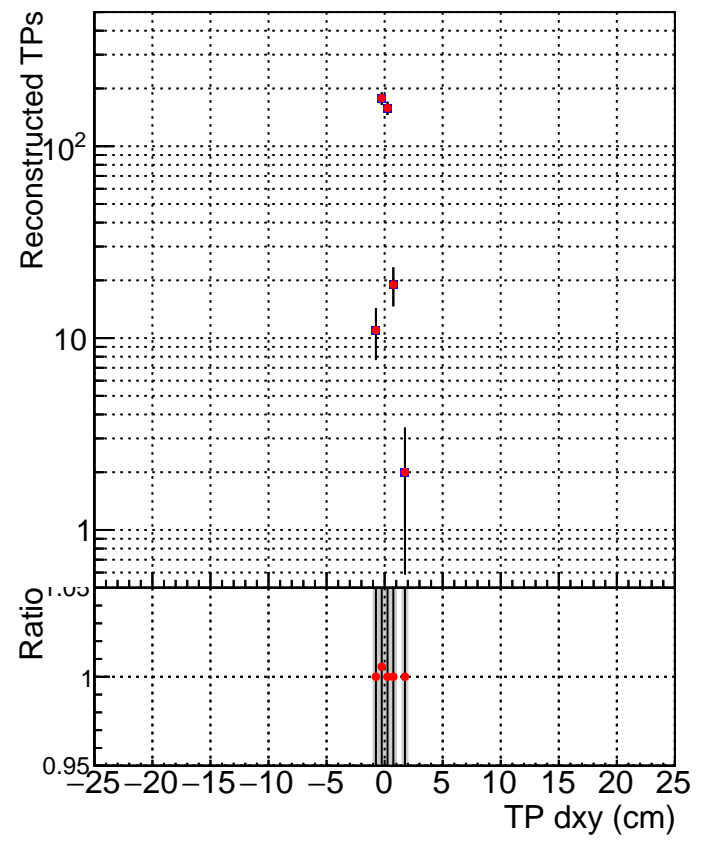

N of simulated tracks vs dxy

N of associated tracks (simToReco) vs dxy

N of simulated track

- SoftQCD_default
- SoftQCD_ckfPixelLessStep