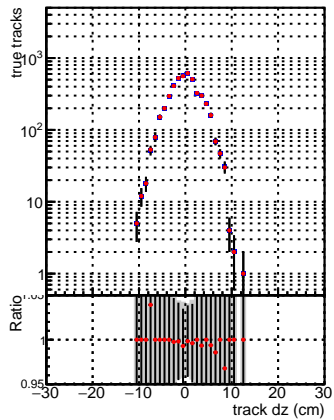

**N of reco track vs dxy****N of associated (recoToSim) tracks vs dxy****N of associated (recoToSim) looper tracks vs dxy****N of reco track vs dz****N of associated (recoToSim) tracks vs dz****N of associated (recoToSim) looper tracks vs dz**

—●— SoftQCD\_default  
—●— SoftQCD\_ckfPixelLessStep