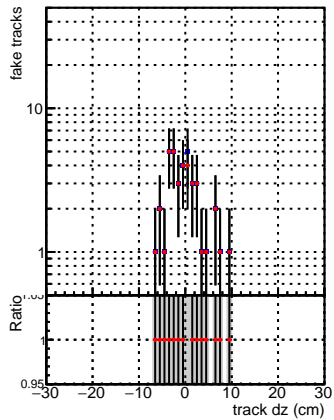

**N of reco track vs dxy****N of associated (recoToSim) tracks vs dxy****N of associated (recoToSim) looper tracks vs dxy****N of reco track vs dz****N of associated (recoToSim) tracks vs dz****N of associated (recoToSim) looper tracks vs dz**

—●— SoftQCD\_default  
—●— SoftQCD\_ckfPixelLessStep