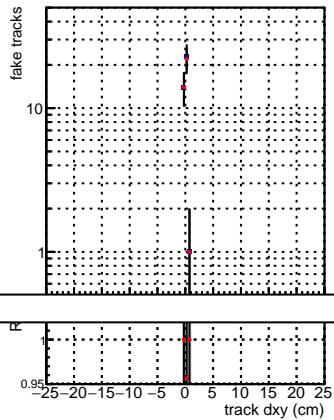

**N of reco track vs dxy****N of associated (recoToSim) tracks vs dxy****N of associated (recoToSim) looper tracks vs dxy****N of reco track vs dz****N of associated (recoToSim) tracks vs dz****N of associated (recoToSim) looper tracks vs dz**

—●— SoftQCD\_default  
—●— SoftQCD\_ckfPixelLessStep