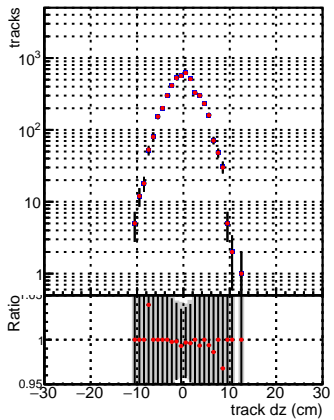

**N of reco track vs dxy****N of associated (recoToSim) tracks vs dxy****N of associated (recoToSim) looper tracks vs dxy****N of reco track vs dz****N of associated (recoToSim) tracks vs dz****N of associated (recoToSim) looper tracks vs dz**

—●— SoftQCD\_default  
—●— SoftQCD\_ckfPixelLessStep