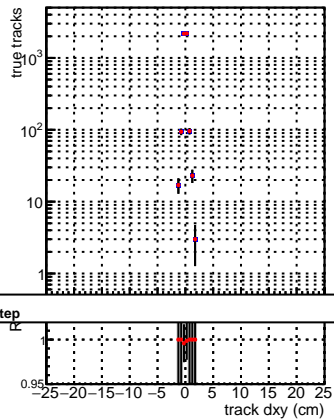

**N of reco track vs dxy****N of associated (recoToSim) tracks vs dxy****N of associated (recoToSim) looper tracks vs dxy****N of reco track vs dz****N of associated (recoToSim) tracks vs dz****N of associated (recoToSim) looper tracks vs dz**

—●— SoftQCD\_default  
—●— SoftQCD\_ckfPixelLessStep