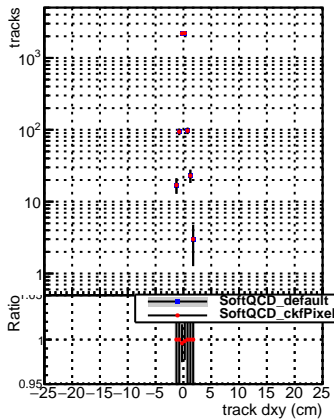

**N of reco track vs dxy****N of associated (recoToSim) tracks vs dxy****N of associated (recoToSim) looper tracks vs dxy****N of reco track vs dz****N of associated (recoToSim) tracks vs dz****N of associated (recoToSim) looper tracks vs dz**

—●— SoftQCD\_default  
—●— SoftQCD\_ckfPixelLessStep